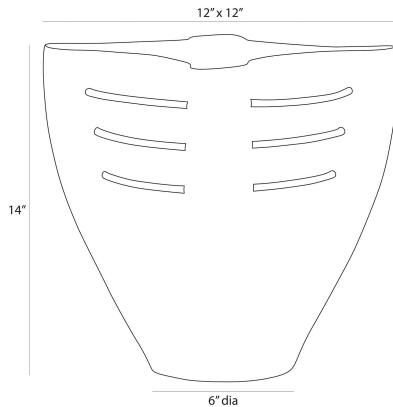

ARTERIO RS

JERUSHA VASE

AVI07
Blackened, Aluminum

An oversized blackened cast aluminum vessel is pierced with antique brass accents creating an illusion of rings intersecting its pinched form. A glass liner allows for displaying a floral arrangement or potted plant. Finish will vary.

APPEARANCE

Materials	Aluminum, Brass
Finishes	Blackened, Antique Brass
Finish Will Vary	Yes
Top Coat/Sealant	Yes

DIMENSIONS

Overall	W: 12 in x D: 12 in x H: 14 in
Foot Print	Dia: 6.0 in

SHIPPING

Product Weight	9.7 lbs
Gross Weight 1	15.55 lbs
Shipping Box 1	W: 15.0 in x D: 15.5 in x H: 21.5 in