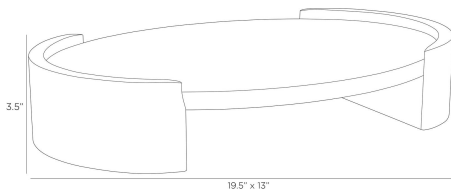

ARTERIOS

ADELAIDE TRAY

AY104
Gray, Marble

Suspended with supports of grey marble, an antique brass clad oval offers a pleasing mix of materials. Carved at the top with a concentric pattern, it is an impactful accessory for any surface. Finish will vary.

APPEARANCE

Materials	Marble, Brass
Finishes	Gray, Antique Brass
Finish Will Vary	Yes
Top Coat/Sealant	Yes

DIMENSIONS

Overall	W: 19.5 in x D: 13 in x H: 3.5 in
Foot Print	W: 19 in x D: 10 in

SHIPPING

Product Weight	21.0 lbs
Gross Weight 1	34.17 lbs
Shipping Box 1	W: 16.0 in x D: 22.0 in x H: 6.0 in