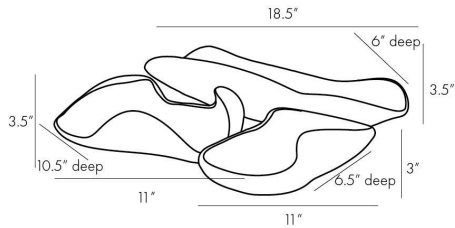

# ARTERIO S

## ROLL TRAYS, SET OF 3

Workshop/APD

DA1001  
Matte Black, Porcelain

Inspired by the act of hand-building and rolling clay, the ethereal, organic Roll trays are both decorative and functional. Each tray in the set of three is uniquely shaped but married by the same design language, allowing them to be paired as a dynamic centerpiece or used separately to hold snacks and hors d'oeuvres, jewelry and trinkets and more. Thanks to a hand-shaped aesthetic and subtle matte black and white finish, the porcelain trays also stand alone as decorative forms.

### DIMENSIONS

Overall Large	W: 18.5 in x D: 6 in x H: 3.5 in
Overall Medium	W: 11 in x D: 10.5 in x H: 3.5 in
Overall Small	W: 11 in x D: 6.5 in x H: 3 in

### SHIPPING

Product Weight	4.95 lbs
Gross Weight 1	8.75 lbs
Shipping Box 1	W: 10.0 in x D: 10.0 in x H: 15.0 in