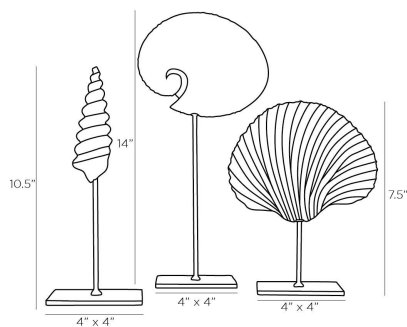

ARTERIOS

SHELL SCULPTURES, SET OF 3

Celerie Kemble

DC9000
White, Resin

A collection of three white resin specimens to bring attention to any table top. Each shell form stands atop a slender steel base finished in antique brass.

APPEARANCE

Materials	Resin, Resin, Steel
Finishes	White, White, Antique Brass
Finish Will Vary	No
Top Coat/Sealant	No

DIMENSIONS

Overall Large	W: 7 in x D: 4 in x H: 14 in
Overall Medium	W: 4 in x D: 4 in x H: 10.5 in
Overall Small	W: 7.5 in x D: 4 in x H: 9 in
Foot Print Large	W: 4 in x D: 4 in
Foot Print Medium	W: 4 in x D: 4 in
Foot Print Small	W: 4 in x D: 4 in

SHIPPING

Product Weight	7.0 lbs
Gross Weight 1	8.0 lbs
Shipping Box 1	W: 16.5 in x D: 9.88 in x H: 13.38 in

CONTRACT

Contract Suitability	Contract Suitable As Is
----------------------	-------------------------