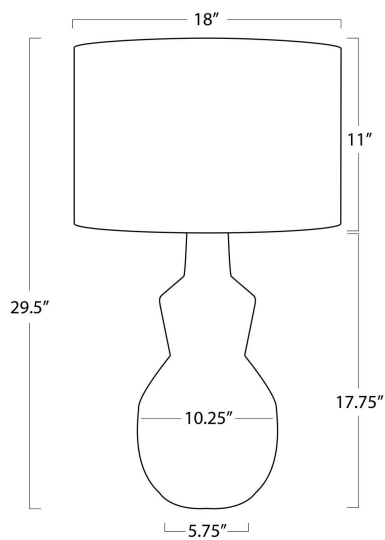

REGINA ANDREW

DETROIT

SPECIFICATION SHEET

Rhonda Ceramic Table Lamp 13-1626

HEIGHT	29.5
WIDTH	18
DEPTH	18
SHADE DIMS	18 x 18 x 11
SHADE COLOR	Natural Linen
BULB QTY	1
BULB TYPE	A Type Medium Base (E26)
SOCKET	E26 3-Way Cast Turn Knob
WATTAGE	150 Watt Max
WIRING TYPE	Standard
MATERIAL	Ceramic
FINISH	Grey
NOTES	8 ft of cord
FREIGHT ONLY	No