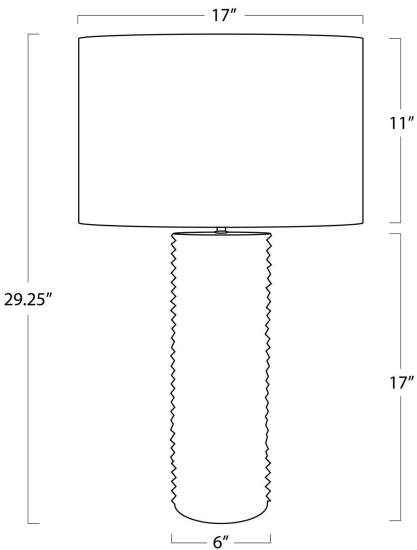

REGINA ANDREW

DETROIT

SPECIFICATION SHEET

Symon Wood Table Lamp
13-1714

HEIGHT	29.25
WIDTH	17
DEPTH	17
SHADE DIMS	17 x 17 x 11
SHADE COLOR	Natural Linen
BULB QTY	1
BULB TYPE	A Type Medium Base (E26)
SOCKET	E26 3-Way Cast Turn Knob
WATTAGE	150 Watt Max
WIRING TYPE	Standard
MATERIAL	Wood
FINISH	Black
NOTES	8 ft of cord.
FREIGHT ONLY	No