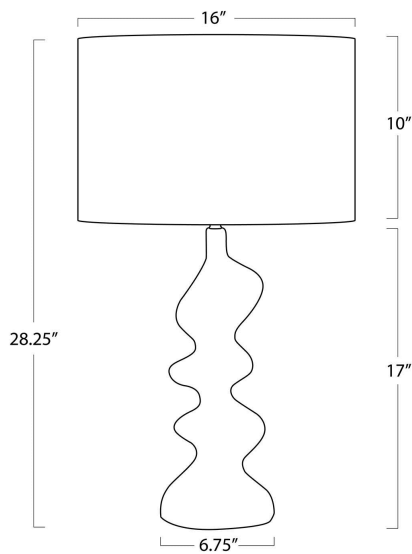

REGINA ANDREW

DETROIT

SPECIFICATION SHEET

Blobby Table Lamp (Brass) 13-1715

HEIGHT	28.25
WIDTH	16
DEPTH	16
SHADE DIMS	16 x 16 x 10
SHADE COLOR	Natural Linen
BULB QTY	1
BULB TYPE	A Type Medium Base (E26)
SOCKET	E26 3-Way Cast Turn Knob
WATTAGE	150 Watt Max
WIRING TYPE	Standard
MATERIAL	Aluminum
FINISH	Patina
NOTES	8 ft of cord
FREIGHT ONLY	No