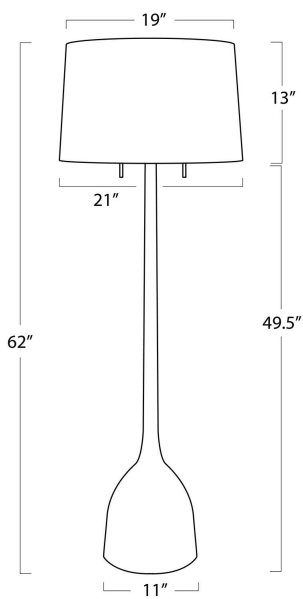

REGINA ANDREW

DETROIT

SPECIFICATION SHEET

Logan Floor Lamp (Oil Rubbed Bronze)
14-1071ORB

HEIGHT	62
WIDTH	21
DEPTH	21
SHADE DIMS	19 x 21 x 13
SHADE COLOR	Natural Linen
BULB QTY	2
BULB TYPE	A Type Medium Base (E26)
SOCKET	E26 S-Cluster Pull Chain
WATTAGE	100 Watt Max
WIRING TYPE	Standard
MATERIAL	Steel
FINISH	Oil Rubbed Bronze
NOTES	10 ft of cord
FREIGHT ONLY	No