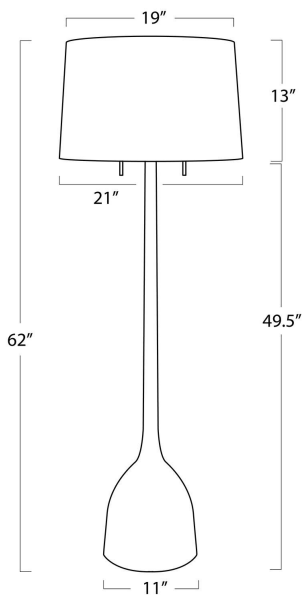

REGINA ANDREW

DETROIT

SPECIFICATION SHEET

Logan Floor Lamp (Natural Brass)

14-1071NB

HEIGHT	62
WIDTH	21
DEPTH	21
SHADE DIMS	19 x 21 x 13
SHADE COLOR	Natural Linen
BULB QTY	2
BULB TYPE	A Type Medium Base (E26)
SOCKET	E26 S-Cluster Pull Chain
WATTAGE	100 Watt Max
WIRING TYPE	Standard
MATERIAL	Steel
FINISH	Natural
NOTES	10 ft of cord
FREIGHT ONLY	No