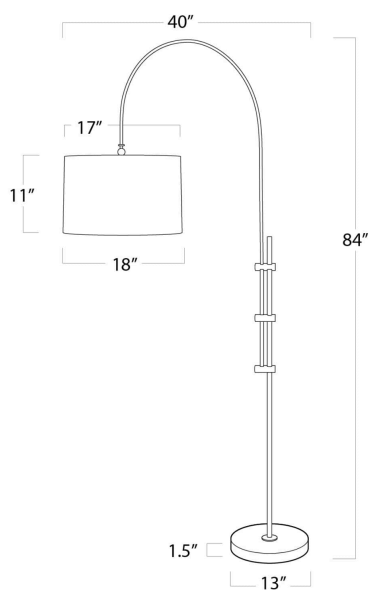

## SPECIFICATION SHEET

Arc Floor Lamp with Fabric Shade (Oil Rubbed Bronze)  
14-1004ORB

<b>HEIGHT</b>	84
<b>WIDTH</b>	18
<b>DEPTH</b>	40
<b>SHADE DIMS</b>	17 x 18 x 11
<b>SHADE COLOR</b>	Natural Linen
<b>BULB QTY</b>	1
<b>BULB TYPE</b>	A Type Medium Base (E26)
<b>SOCKET</b>	E26 Keyless
<b>WATTAGE</b>	100 Watt Max
<b>WIRING TYPE</b>	Standard
<b>MATERIAL</b>	Steel
<b>FINISH</b>	Oil Rubbed Bronze
<b>NOTES</b>	8 ft of cord
<b>FREIGHT ONLY</b>	No