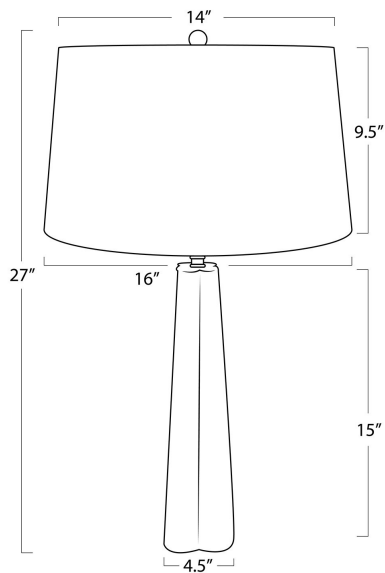

REGINA ANDREW

DETROIT

SPECIFICATION SHEET

Roman Marble Table Lamp (White) 13-1676WT

HEIGHT	27
WIDTH	16
DEPTH	16
SHADE DIMS	14 x 16 x 9.5
SHADE COLOR	Black
BULB QTY	1
BULB TYPE	A Type Medium Base (E26)
SOCKET	E26 3-Way Cast Turn Knob
WATTAGE	3-Way 150 Watt Max
WIRING TYPE	French Wire
MATERIAL	Marble
FINISH	White
NOTES	8 ft of cord
FREIGHT ONLY	No