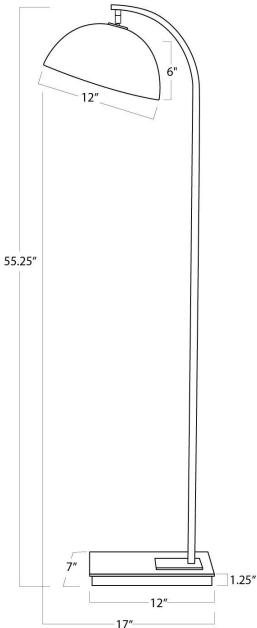

REGINA ANDREW

DETROIT

SPECIFICATION SHEET

Otto Floor Lamp (Oil Rubbed Bronze)
14-1049ORB

HEIGHT	55.25
WIDTH	12
DEPTH	17
SHADE DIMS	N/A
SHADE COLOR	N/A
BULB QTY	1
BULB TYPE	A Type Medium Base (E26)
SOCKET	E26 Keyless. Switch on Cord
WATTAGE	60 Watt Max
WIRING TYPE	Standard
MATERIAL	Steel
FINISH	Oil Rubbed Bronze
NOTES	8 ft of cord
FREIGHT ONLY	No