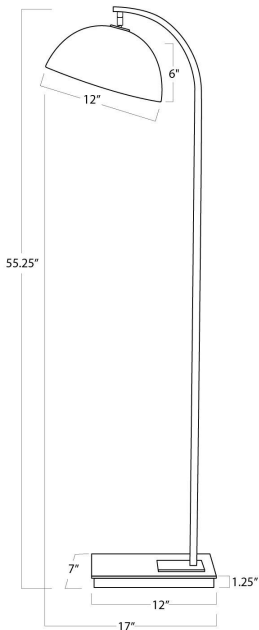

REGINA ANDREW

DETROIT

SPECIFICATION SHEET

Otto Floor Lamp (Natural Brass)
14-1049NB

HEIGHT	55.25
WIDTH	12
DEPTH	17
SHADE DIMS	N/A
SHADE COLOR	N/A
BULB QTY	1
BULB TYPE	A Type Medium Base (E26)
SOCKET	E26 Keyless. Switch on Cord
WATTAGE	60 Watt Max
WIRING TYPE	Standard
MATERIAL	Steel
FINISH	Natural Brass
NOTES	8 ft of cord
FREIGHT ONLY	No