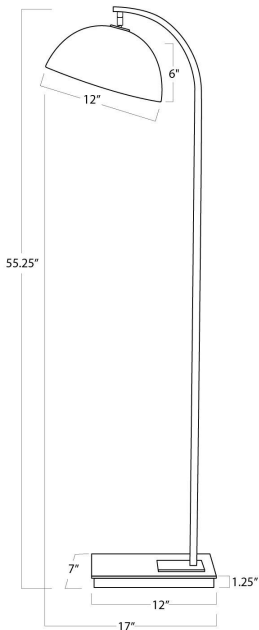

REGINA ANDREW

DETROIT

SPECIFICATION SHEET

Otto Floor Lamp (Polished Nickel)
14-1049PN

| | |
|---------------------|-----------------------------|
| HEIGHT | 55.25 |
| WIDTH | 12 |
| DEPTH | 17 |
| SHADE DIMS | N/A |
| SHADE COLOR | N/A |
| BULB QTY | 1 |
| BULB TYPE | A Type Medium Base (E26) |
| SOCKET | E26 Keyless. Switch on Cord |
| WATTAGE | 60 Watt Max |
| WIRING TYPE | Standard |
| MATERIAL | Steel |
| FINISH | Polished Nickel |
| NOTES | 8 ft of cord |
| FREIGHT ONLY | No |