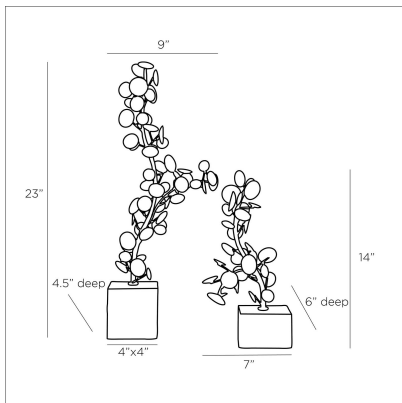

ARTERIOS

LABRYNTH SCULPTURES, SET OF 2

2033
Bronze, Iron

Nature is an endless inspiration for art of all media and these sculptures are no different. Mimicking beautifully meandering garden vines, the artful iron construction is styled as an almost abstract interpretation. Each features a bronze finish to give a vintage feel and rests on a thick white marble base to add a museum-like presentation.

APPEARANCE

Materials	Iron, Iron, Marble
Finishes	Bronze, Bronze, White
Finish Will Vary	Yes
Top Coat/Sealant	Yes

DIMENSIONS

Overall Large	W: 9 in x D: 4.5 in x H: 23 in
Overall Small	W: 7 in x D: 6 in x H: 14 in
Foot Print	W: 4 in x D: 4 in

SHIPPING

Product Weight	12.0 lbs
Gross Weight 1	19.18 lbs
Shipping Box 1	W: 24.41 in x D: 14.17 in x H: 14.17 in

CONTRACT

Contract Suitability	Contract Suitable As Is