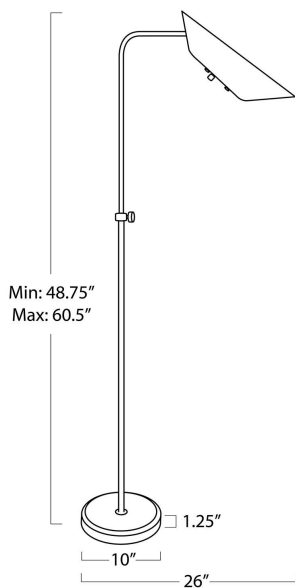

REGINA ANDREW

DETROIT

SPECIFICATION SHEET

Vest Floor Lamp (Blackened Brass and Natural Brass)
14-1067BBNB

HEIGHT	60.5
WIDTH	26
DEPTH	10
SHADE DIMS	N/A
SHADE COLOR	Black
BULB QTY	1
BULB TYPE	B Type Medium Base (E26)
SOCKET	E26 Cast Dimmer
WATTAGE	60 Watt Max
WIRING TYPE	Standard
MATERIAL	Steel
FINISH	Blackened Brass
NOTES	8 ft of cord
FREIGHT ONLY	No