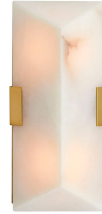

## JENKS WALL SCONCE

49109  
White, Alabaster

The Jenks is a classically-modern design with fully faceted functional form. A white alabaster foundation is met with low-profile steel antique brass brackets that hug the edges, keeping the fixture tight to the wall. The natural veining of the alabaster is put on display when illuminated by the soft glow of two lights. Alabaster will vary. Certified for damp locations and intended for interior use.

### APPEARANCE

Materials	Alabaster, Alabaster, Steel, Steel
Finishes	White, White, Antique Brass, Antique Brass
Finish Will Vary	Yes
Top Coat/Sealant	Yes

### DIMENSIONS

Overall	W: 6 in x D: 4 in x H: 13 in
Backplate	W: 6 in x D: 1 in x H: 12 in
Wall Sconce Hanging Orientation	Horizontal and Vertical
Center of Mount from Bottom	H: 6 in
Mount	W: 4.5 in x H: 11.75 in