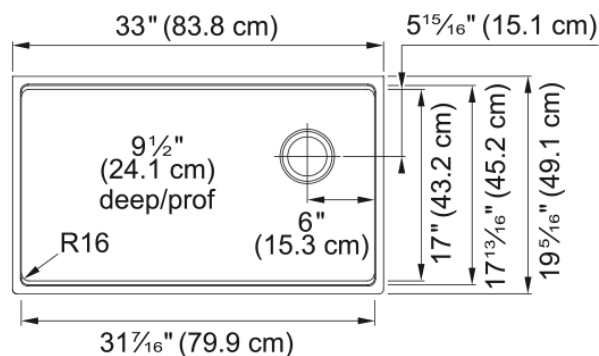

Maris Undermount Sink - MAG11031OW-PWT | 125.0637.078

33-in. x 19.3-in. Undermount Fraganite Single Bowl Kitchen Sink in Polar White. Large capacity 9 1/2" deep bowl provides a generous workspace for dishes and large cookware. The accessory rail system supports optional accessories and turns the sink into a functional workstation. Scratch resistant, fade resistant and impact resistant to retain its new appearance for years. The rear offset drain maximizes the usable surface of the bowl and creates extra cabinet space beneath the sink.

Aspect

Sink type	Sink
Type of material	Fragranite
Number of bowls	1
Product color	Polar white
Surface finish	None

Product Dimensions

Length (right to left)	33.004
Width (front to back)	19.335
Large bowl size: right to left	31.457
Large bowl size: front to back	17.035
Large bowl: depth	9.496

Installation

Minimum cabinet size	36"
----------------------	-----

Product specifications

Installation type	Undermount
Drain hole	3 1/2"
Position of drainer	No drainer
Active Twist Compatibility	No
Installation device	Clamp Bag