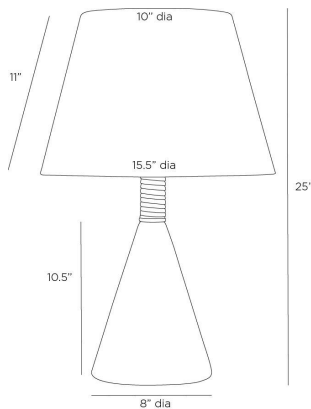

## EVERLY TABLE LAMP

PTC38-SH039  
White, Marble

The simple form of the Everly brings the allure of its materials into sharper focus. A conical white marble base is wrapped at the top in graphite leather, then adorned with a traditional drum shade of ivory microfiber. Heritage brass hardware and finial, and taupe cloth cord. Finish will vary.

### DIMENSIONS

Overall	Dia: 15.5 in x H: 25 in
Foot Print	Dia: 8.0 in
Body	Dia: 8.0 in x H: 10.5 in
Finial	Dia: 1 in x H: 1 in
Shade Top	Dia: 10.0 in
Shade Side	H: 11 in
Shade Bottom	Dia: 15.5 in
Harp Size	H: 9.5 in
Neck	Dia: 2.0 in x H: 4.5 in