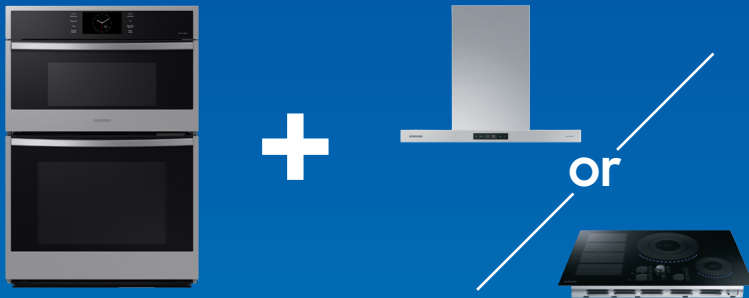

## Save on a cooking power pair

**Get \$150 back**  
when you buy an eligible wall oven and cooktop or hood\*

**Get \$100 back**  
when you buy an eligible cooktop and hood\*\*