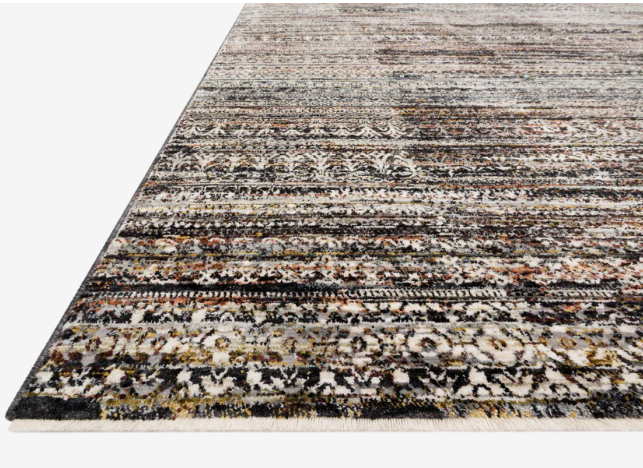

Email: customerservice@loloirugs.com

Phone: 972-585-5703

Theia Collection

THE-08 GREY / MULTI

Power Loomed
85% Polyester | 15% Rayon Pile
Turkey

DETAILS

Pile Height: 0.25"
Backing: Cotton

SIZE	PRICE
18" x 18" Sample	$25
2' x 3'-7"	$119
3'-7" x 5'-2"	$289
2'-10" x 8'	$359
2'-10" x 10'	$419
2'-10" x 12'-6"	$539
5'-0" x 8'-0"	$569
7'-10" x 7'-10" Round	$1,079
6'-7" x 9'-6"	$899
7'-10" x 10'	$1,369
9'-5" x 12'-10"	$2,449
11'-6" x 16'	$3,859