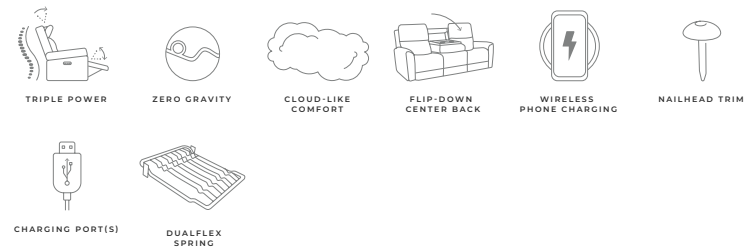

FLEXSTEEL® Leather | Latitudes Motion

Tradition, Elevated

1645 Alexander

1645 Alexander

	-50PH	-60PH	-64PH	-63PH	Overall Height	Overall Width	Overall Depth	Seat Height	Seat Width	Seat Depth	Wall Clearance	Open Depth	
Spring Unit													
DualFlex	●	●	●	●	-50PH Power Recliner with Power Headrest & Lumbar	44"	39"	41"	20"	24"	22"	8"	70"
Back Construction													
Attached	●	●	●	●	-60PH Power Reclining Loveseat with Power Headrests & Lumbar	44"	64"	41"	20"	47"	22"	8"	70"
Seat Cushions													
High Density (HC)	●	●	●	●	-64PH Power Reclining Loveseat with Console, Power Headrests & Lumbar	44"	76"	41"	20"	60"	22"	8"	70"
Attached	●	●	●	●	-63PH Power Reclining Sofa with Console, Power Headrests & Lumbar	44"	87"	41"	20"	72"	22"	8"	70"
Features													
Power	●	●	●	●									
Zero Gravity	●	●	●	●									
Charging Ports	●	●	●	●									
Cloudlux	●	●	●	●									
Console			●	●									
Cupholders			●	●									
Wireless Charging			●										

IMAGE(S) SHOWN

1645-63PH	1645-64PH	1645-60PH	1645-50PH
Leather 706-03	Leather 706-03	Leather 706-03	Leather 706-03

NOTES

- Seat Cushion: Memory Foam with CloudLux
- Spring Unit: DualFlex
- Seat Cushions: Attached
- Back Cushions: Attached
- Removable knockdown backs for easy assembly & moving
- Power Functions: Recline, Headrest, Lumbar
- Power Control: Zero Draw, USB-A+C Charging Port, Wireless Phone Charging Platform
- Roll arm with nailhead trim
- Dropdown center console with storage, power, and cupholders (-63PH)