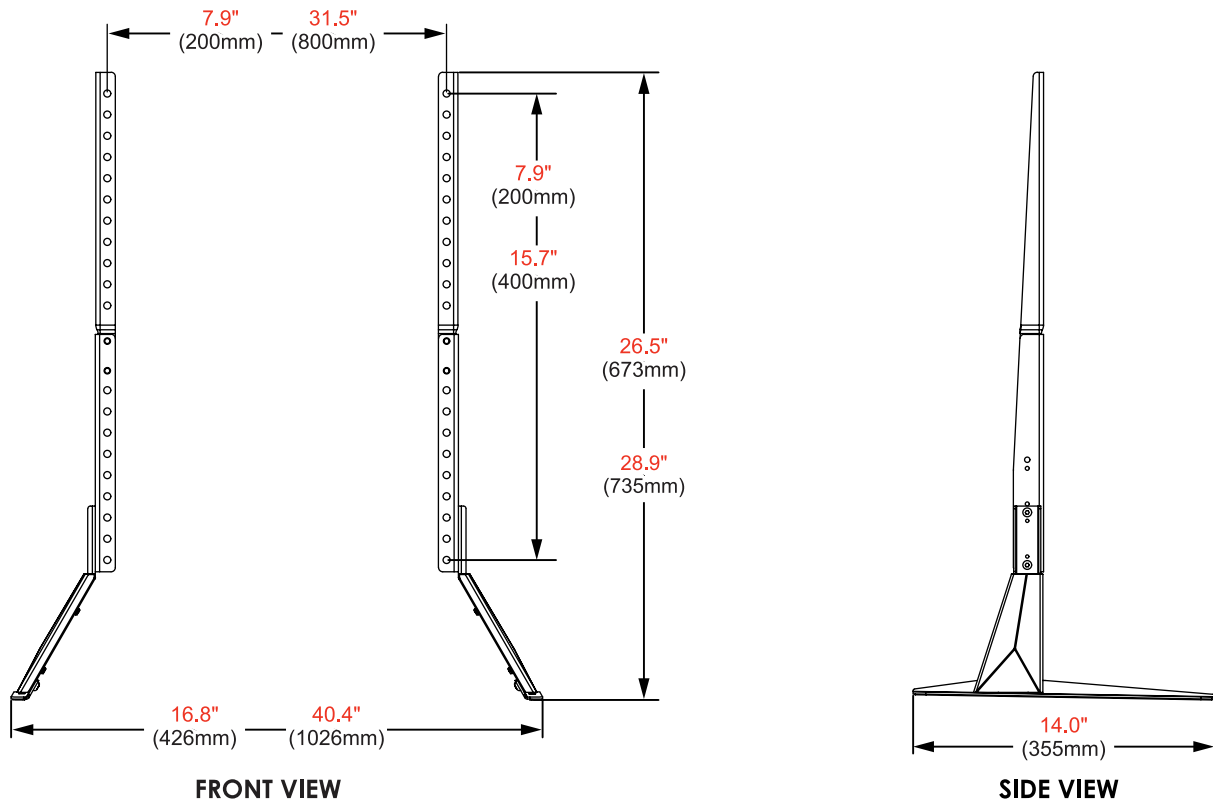

RTS88	TruVue+™ Universal TV Stand Replacement Legs for 24" to 75" TVs

Product Specifications

	DIMENSIONS (W x H x D)	PRODUCT WEIGHT	LOAD CAPACITY	FINISH	AVAILABLE COLORS
RTS88	7.9"-31.5" x 26.5"-28.9" x 14.0" (200-800 x 673-735 x 355mm)	5.2lb (2.4kg)	88lb (40kg)	Scratch Resistant Fused Epoxy	Matte Black

Package Specifications

	PACKAGE SIZE (W x H x D)	PACKAGE SHIP WEIGHT	PACKAGE UPC CODE	PACKAGE CONTENTS	UNITS IN PACKAGE
RTS88	15.2" x 6.5" x 1.8" (385 x 165 x 45mm)	5.6lb (2.6kg)	735029358831	TV Stand and TV Attachment Hardware	1

Accessories

- **ACC-FASTEN:** Universal TV Mounting Hardware Kit
- **ACC-UCM:** Universal AV Component Mount
- **HLC-KIT:** Universal Cable Kit For VESA® Compliant Displays

All dimensions = inch (mm)

Architect Specifications

The TruVue+™ Universal TV Stand Replacement Legs shall be a Peerless-AV model RTS88 and shall be located where indicated on the plans. Assembly and installation shall be done according to instructions provided by the manufacturer.

Visit peerless-av.com to see the complete line of AV solutions from Peerless-AV, including outdoor displays, kiosks, display mounts, projector mounts, carts/stands, and a full assortment of accessories.

Peerless-AV
2300 White Oak Circle
Aurora, IL 60502
USA
(800) 865-2112
(630) 375-5100

Peerless-AV EMEA
Unit 2 Curo Park
Frogmore, St. Albans
Hertfordshire, AL2 2DD
United Kingdom
+44 (0) 1923 200 100

Peerless-AV B.V.
Papendorpseweg 75
3528 BJ Utrecht
The Netherlands
+31 (0) 70 770 8037

Peerless-AV Latin America
Av. de las Industrias 413
Parque Industrial Escobedo
General Escobedo, N.L.,
México, 66062
+52 (81) 8384-8300