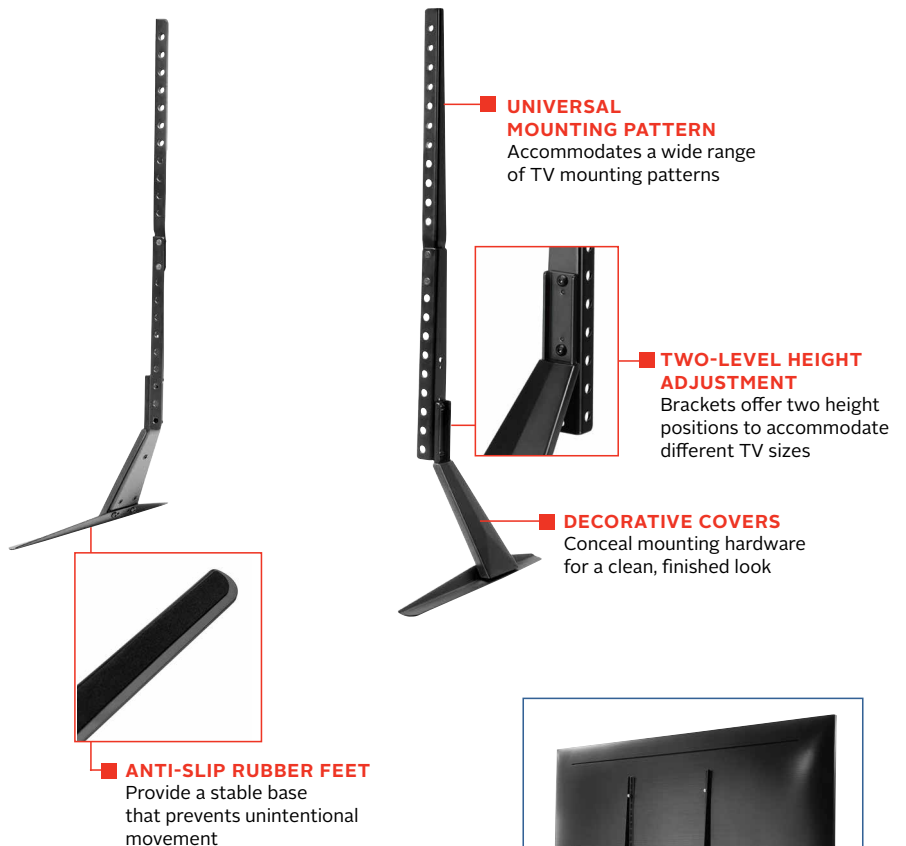

RTS88

	Mounting Pattern Up to 800 x 400mm (31.50" x 15.75")	Max Load 88lb (40kg)
--	---	-----------------------------------

tru•vueTM

ENHANCED FEATURES

Universal TV Stand Replacement Legs

FOR 24" TO 75" TVs

Peerless-AV's TruVue+™ Universal TV Stand Replacement Legs (RTS88) offer a simple, secure solution when a TV's included stand does not fit your furniture – or when you want to move a wall-mounted TV onto a table or console. Designed for TVs from 24" to 75", these sleek, space-saving legs minimize the stand footprint so your TV can sit safely on smaller or existing furniture without the need to buy a new entertainment unit. The universal design supports VESA® patterns from 200 × 200mm to 800 × 400mm, and adjustable height options make it easy to find the perfect viewing position. With anti-slip rubber feet for stability and decorative covers for a clean, finished look, this stand delivers the ideal blend of convenience, safety, and style for any room.

- Allows TVs to fit on smaller or existing furniture without requiring a new console or media center
- Universal compatibility works with most TV brands and models
- Accommodates VESA® mounting patterns from 200 × 200mm to 800 × 400mm (7.87" x 7.87" to 31.50" x 15.75")
- Installation hardware included
- Design is tested to two times the stated load capacity
- Quick and easy setup with all hardware included

Replacement Stand for 24" to 75" TVs

RoHS
2002/95/EC

Please visit peerless-av.com/en-us/patents for patent information.

RTS88	TruVue+™ Universal TV Stand Replacement Legs for 24" to 75" TVs
--------------	---