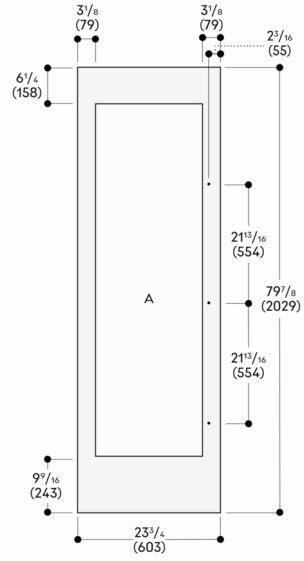

RVA421622R

Door Panel Vario cooling Expressive series
202.9 x 60.3 cm

[RVA421622R](#)

- Dark brushed stainless steel door panel frame with handle.
- For RVW, right-hinged, niche width 24" (61 cm).
- Panel thickness 3/4" (19 mm).
- Dark brushed stainless steel door panel frame with handle.

For RVW, right-hinged, niche width 24" (61 cm).
Panel thickness 3/4" (19 mm).

Niche width 610 mm

The door panel thickness is 19 mm
 The maximum door panel dimensions are based on a clearance of 3 mm, based on a single niche
A: The width of the lateral frame parts can be between 74 mm and 82 mm

Measurements in mm

Niche width 24" (610 mm)

The door panel thickness is 3/4" (19 mm)
 The maximum door panel dimensions are based on a clearance of 1/8" (3 mm), based on a single niche
A: The width of the lateral frame parts can be between 2 5/16" (74 mm) and 3 1/4" (82 mm)

Measurements in inches (mm)