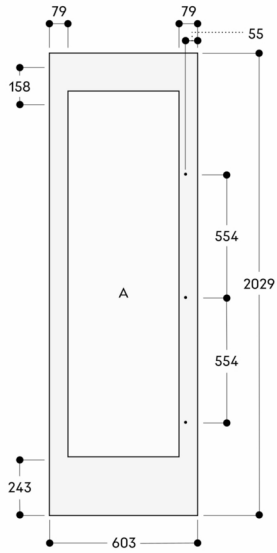

RVA421622R

Door Panel Vario cooling Expressive series
202.9 x 60.3 cm

[RVA421622R](#)

- Dark brushed stainless steel door panel frame with handle.
- For RVW, right-hinged, niche width 24" (61 cm).
- Panel thickness 3/4" (19 mm).
- Dark brushed stainless steel door panel frame with handle.

For RVW, right-hinged, niche width 24" (61 cm).
Panel thickness 3/4" (19 mm).

Niche width 610 mm

The door panel thickness is 19 mm
 The maximum door panel dimensions are based on a clearance of 3 mm, based on a single niche
A: The width of the lateral frame parts can be between 74 mm and 82 mm

Measurements in mm

Niche width 24" (610 mm)

The door panel thickness is 3/4" (19 mm)
 The maximum door panel dimensions are based on a clearance of 1/8" (3 mm), based on a single niche
A: The width of the lateral frame parts can be between 2 5/16" (74 mm) and 3 1/4" (82 mm)

Measurements in inches (mm)