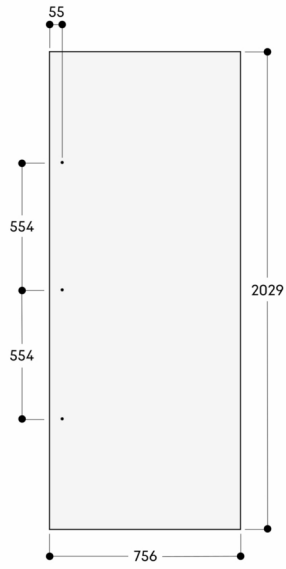

RVA421722

Door Panel Vario cooling Expressive series
202.9 x 75.6 cm

RVA421722

- Dark brushed stainless steel door panel with handle.
- For RVC and RVF, niche width 30" (76.2 cm).
- Panel thickness 3/4" (19 mm).
- Dark brushed stainless steel door panel with handle.

For RVC and RVF, niche width 30" (76.2 cm).
Panel thickness 3/4" (19 mm).

Niche width 762 mm

The door panel thickness is 19 mm
 The maximum door panel dimensions are based on a clearance of 3 mm,
 based on a single niche

Measurements in mm

Niche width 30" (762 mm)

The door panel thickness is 3/4" (19 mm)
 The maximum door panel dimensions are based on a clearance of 1/8"
 (3 mm), based on a single niche

Measurements in inches (mm)