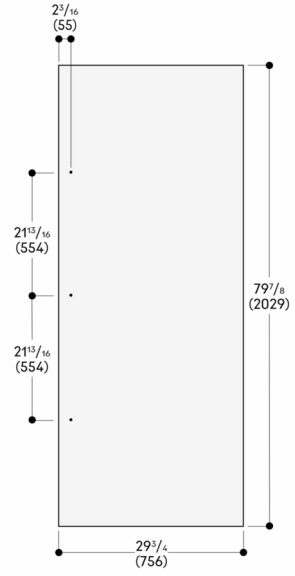

RVA421722

Door Panel Vario cooling Expressive series
202.9 x 75.6 cm

RVA421722

- Dark brushed stainless steel door panel with handle.
- For RVC and RVF, niche width 30" (76.2 cm).
- Panel thickness 3/4" (19 mm).
- Dark brushed stainless steel door panel with handle.

For RVC and RVF, niche width 30" (76.2 cm).
Panel thickness 3/4" (19 mm).

Niche width 762 mm

The door panel thickness is 19 mm
 The maximum door panel dimensions are based on a clearance of 3 mm,
 based on a single niche

Measurements in mm

Niche width 30" (762 mm)

The door panel thickness is 3/4" (19 mm)
 The maximum door panel dimensions are based on a clearance of 1/8"
 (3 mm), based on a single niche

Measurements in inches (mm)