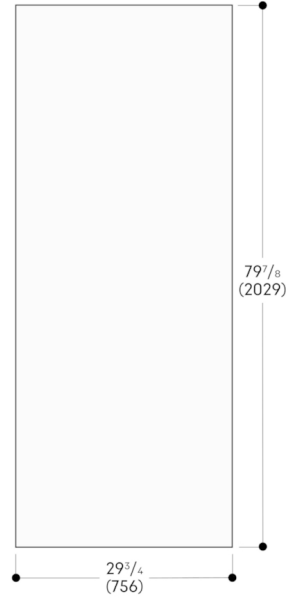

RVA428722

Door Panel Vario cooling Expressive series
202.9 x 75.6 cm

[RVA428722](#)

- Dark brushed stainless steel door panel, handleless.
 - For RVC and RVF, niche width 30" (76.2 cm).
 - Panel thickness 3/4" (19 mm).
 - Dark brushed stainless steel door panel, handleless.
- For RVC and RVF, niche width 30" (76.2 cm).
Panel thickness 3/4" (19 mm).

Niche width 762 mm

The door panel thickness is 19 mm
The maximum door panel dimensions are based on a clearance of 3 mm, based on a single niche

Measurements in mm

Niche width 30" (762 mm)

The door panel thickness is 3/4" (19 mm)
The maximum door panel dimensions are based on a clearance of 1/8" (3 mm), based on a single niche

Measurements in inches (mm)