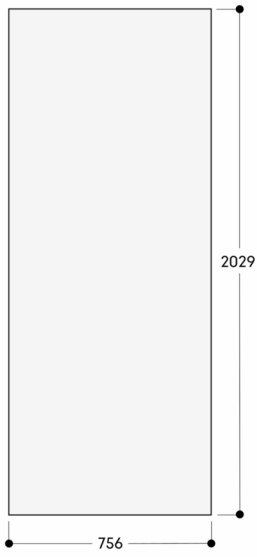

RVA428722

Door Panel Vario cooling Expressive series
202.9 x 75.6 cm

[RVA428722](#)

- Dark brushed stainless steel door panel, handleless.
 - For RVC and RVF, niche width 30" (76.2 cm).
 - Panel thickness 3/4" (19 mm).
 - Dark brushed stainless steel door panel, handleless.
- For RVC and RVF, niche width 30" (76.2 cm).
Panel thickness 3/4" (19 mm).

Niche width 762 mm

The door panel thickness is 19 mm
The maximum door panel dimensions are based on a clearance of 3 mm, based on a single niche

Measurements in mm

Niche width 30" (762 mm)

The door panel thickness is 3/4" (19 mm)
The maximum door panel dimensions are based on a clearance of 1/8" (3 mm), based on a single niche

Measurements in inches (mm)