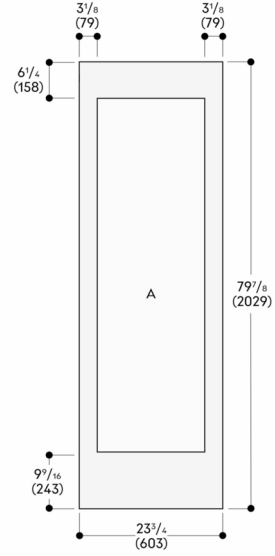

RVA428622

Door Panel Vario cooling Expressive series  
202.9 x 60.3 cm

[RVA428622](#)

- Dark brushed stainless steel door panel frame, handleless.
- For RVW, niche width 24" (61 cm).
- Panel thickness 3/4" (19 mm).
- Dark brushed stainless steel door panel frame, handleless.

For RVW, niche width 24" (61 cm).  
Panel thickness 3/4" (19 mm).

Niche width 610 mm

The door panel thickness is 19 mm  
 The maximum door panel dimensions are based on a clearance of 3 mm, based on a single niche  
**A:** The width of the lateral frame parts can be between 74 mm and 82 mm

Measurements in mm

Niche width 24" (610 mm)

The door panel thickness is 3/4" (19 mm)  
 The maximum door panel dimensions are based on a clearance of 1/8" (3 mm), based on a single niche  
**A:** The width of the lateral frame parts can be between 2 5/16" (74 mm) and 3 1/4" (82 mm)

Measurements in inches (mm)