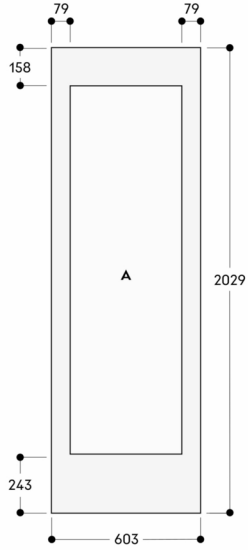

RVA428622

Door Panel Vario cooling Expressive series  
202.9 x 60.3 cm

[RVA428622](#)

- Dark brushed stainless steel door panel frame, handleless.
- For RVW, niche width 24" (61 cm).
- Panel thickness 3/4" (19 mm).
- Dark brushed stainless steel door panel frame, handleless.

For RVW, niche width 24" (61 cm).  
Panel thickness 3/4" (19 mm).

Niche width 610 mm

The door panel thickness is 19 mm  
 The maximum door panel dimensions are based on a clearance of 3 mm, based on a single niche  
**A:** The width of the lateral frame parts can be between 74 mm and 82 mm

Measurements in mm

Niche width 24" (610 mm)

The door panel thickness is 3/4" (19 mm)  
 The maximum door panel dimensions are based on a clearance of 1/8" (3 mm), based on a single niche  
**A:** The width of the lateral frame parts can be between 2 5/16" (74 mm) and 3 1/4" (82 mm)

Measurements in inches (mm)