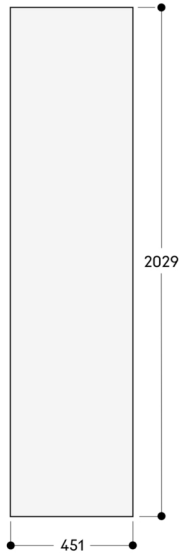

RVA428120

Door panel Vario cooling Expressive series

RVA428120

- Dark brushed stainless steel door panel, handleless.
- For RVF, niche width 45.7 cm.
- Panel thickness 19 mm.
- Dark brushed stainless steel door panel, handleless.

For RVF, niche width 45.7 cm.

Panel thickness 19 mm.

Niche width 457 mm

The door panel thickness is 19 mm
The maximum door panel dimensions are based on a clearance of 3 mm,
based on a single niche

Measurements in mm

Niche width 18" (457 mm)

The door panel thickness is 3/4" (19 mm)
The maximum door panel dimensions are based on a clearance of 1/8"
(3 mm), based on a single niche

Measurements in inches (mm)