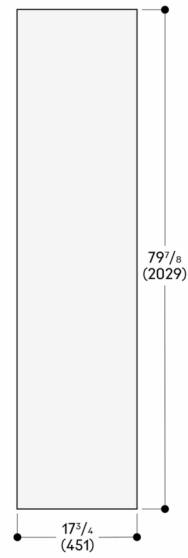

RVA428120

Door panel Vario cooling Expressive series

RVA428120

- Dark brushed stainless steel door panel, handleless.
- For RVF, niche width 45.7 cm.
- Panel thickness 19 mm.
- Dark brushed stainless steel door panel, handleless.

For RVF, niche width 45.7 cm.

Panel thickness 19 mm.

Niche width 457 mm

The door panel thickness is 19 mm
The maximum door panel dimensions are based on a clearance of 3 mm,
based on a single niche

Measurements in mm

Niche width 18" (457 mm)

The door panel thickness is 3/4" (19 mm)
The maximum door panel dimensions are based on a clearance of 1/8"
(3 mm), based on a single niche

Measurements in inches (mm)