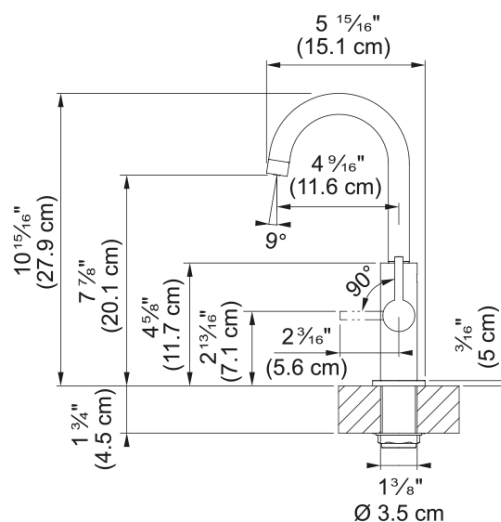

# Maris Lario Hot/Cold Filtered LAR-HC-SNI | 120.0740.032

Maris Lario 10.3-in Dual-Handle Hot and Cold Water Filtration Faucet in Satin Nickel. Experience the convenience of instant filtered hot and cold water with the Maris Lario Hot and Cold Filtered Beverage Faucet. Designed and made in Italy, it combines timeless style with advanced functionality for everyday use. A built-in safety lock ensures controlled access to hot water, while the cold-body system keeps the faucet cool-to-the-touch, even when dispensing hot water. Available in Chrome, Satin Nickel, and Matte Black, this sleek, space-saving faucet pairs perfectly with other faucets in the Maris Lario collection, creating a cohesive and elegant look throughout your kitchen.

## Aspect

Spout type	J - spout
Product color	Satin Nickel
Type of material	Brass

## Product Dimensions

Height Overall	10.236
Faucet hole diameter	35 mm
Cartridge dimension	1/2" headworks

## Installation

Mounting type	Shank
Water supply hose connection	3/8"
Water supply hose length	60.00 in