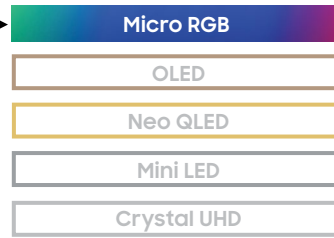

CLASS HIERARCHY

SIZE CLASS

75"	MRN75R95HAFXZA
65"	MRN65R95HAFXZA

Samsung Vision AI **HDR10+ ADVANCED** **SmartThings**
UP TO 165Hz*

Discover an expanded world of color¹ covering 100% of the full UHD spectrum² for vibrant picture. Our best 4K AI processor takes your shows and movies to the next level, delivering vivid brightness and deep contrast. Plus, eliminate distracting reflections from bright rooms with Glare Free technology.

TOP 10 KEY FEATURES

1. Micro RGB AI Engine Pro³
2. Micro RGB HDR Pro³
3. Glare Free
4. Motion Xcelerator 165Hz³
5. Micro RGB Precision Color 100⁴
6. Auto HDR Remastering Pro³
7. 4K AI Upscaling Pro³
8. AI Motion Enhancer Pro³
9. Freesync Premium™ Pro
10. Dolby Atmos and Object Tracking Sound+

PICTURE (PANEL)

- Display Type: Micro RGB
- Refresh Rate: 165Hz (VRR Support)
- Lighting Technology: Micro RGB Technology
- Display Resolution: 4K (3,840 x 2,160)
- Anti Reflection: Glare Free
- Viewing Angle: Wide Viewing Angle
- Dimming Technology: Ultimate Micro Dimming Pro⁴