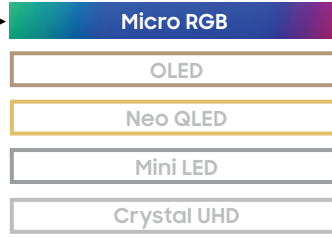

CLASS HIERARCHY

SIZE CLASS

85"	MRN85R95HAFXZA

Samsung Vision AI UP TO 165Hz\*

HDMi+ ADVANCED Dolby Atmos

AMD FreeSync Premium Pro SmartThings

Discover an expanded world of color<sup>1</sup> covering 100% of the full UHD spectrum<sup>2</sup> for vibrant picture. Our best 4K AI processor takes your shows and movies to the next level, delivering vivid brightness and deep contrast. Plus, eliminate distracting reflections from bright rooms with Glare Free technology.

TOP 10 KEY FEATURES

1. Micro RGB AI Engine Pro<sup>3</sup>
2. Micro RGB HDR Pro<sup>3</sup>
3. Glare Free
4. Supersize Picture Enhancer
5. Motion Xcelerator 165Hz<sup>2</sup>
6. Micro RGB Precision Color 100<sup>2</sup>
7. Auto HDR Remastering Pro<sup>3</sup>
8. 4K AI Upscaling Pro<sup>3</sup>
9. AI Motion Enhancer Pro<sup>3</sup>
10. Dolby Atmos and Object Tracking Sound+

PICTURE (PANEL)

- Display Type: Micro RGB
- Refresh Rate: 165Hz (VRR Support)
- Lighting Technology: Micro RGB Technology
- Display Resolution: 4K (3,840 x 2,160)
- Anti Reflection: Glare Free
- Viewing Angle: Wide Viewing Angle
- Dimming Technology: Ultimate Micro Dimming Pro<sup>4</sup>