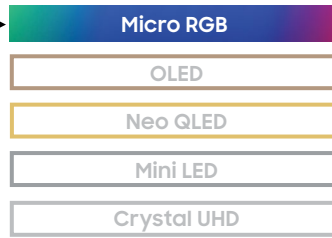

CLASS HIERARCHY

SIZE CLASS

75"	MRN75R85HAFXZA
65"	MRN65R85HAFXZA
55"	MRN55R85HAFXZA

Samsung Vision AI UP TO 144Hz*

HDR10+ ADVANCED Dolby Atmos

AMD FreeSync Premium Pro SmartThings

Discover an expanded world of color¹ covering 100% of the full UHD spectrum² for vibrant picture. Our best 4K AI processor takes your shows and movies to the next level, delivering vivid brightness and deep contrast. Plus, eliminate distracting reflections from bright rooms with Glare Free technology.

TOP 10 KEY FEATURES

1. Micro RGB Technology
2. Micro RGB AI Engine
3. Micro RGB Precision Color 100²
4. Motion Xcelerator 144Hz³
5. Micro RGB Color Booster Pro²
6. Micro RGB HDR+⁴
7. 4K AI Upscaling⁴
8. AI Sound Controller⁴
9. Freesync Premium™ Pro
10. Dolby Atmos and Object Tracking Sound Lite

PICTURE (PANEL)

Display Type: Micro RGB
 Refresh Rate: 144Hz (VRR Support)
 Lighting Technology: Micro RGB Technology
 Display Resolution: 4K (3,840 x 2,160)
 Anti Reflection: N/A
 Viewing Angle: Wide Viewing Angle
 Dimming Technology: Ultimate Micro Dimming⁵