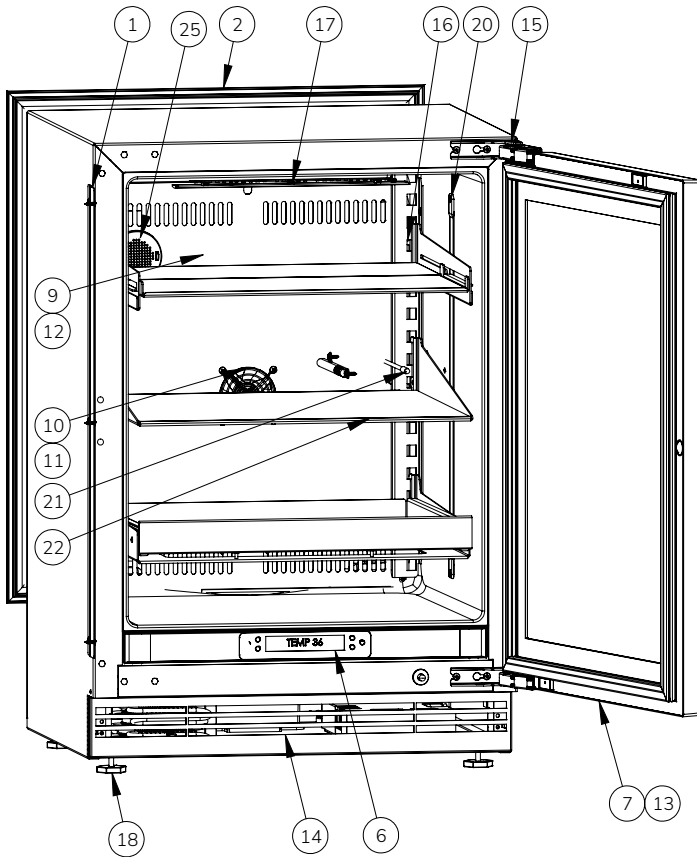

## Parts

URBV324-IG01A		
Item	Description	Part Number
1	ANTI-TIP BRACKETS, BLACK	90-54215-00
2	BACK PANEL ASSY, 24"	90-54214-00
3	COMPRESSOR ASSY - FMSA4C (115V SERIAL)	90-54214-03
4	CONDENSER ASSY - 24"	90-54215-01
5	CONDENSER FAN ASSY, PX, STANDARD	90-54214-01
6	CONTROL ASSY - USER INTERFACE 24"	90-54214-21
7	DOOR ASSY, 24", INT., 2X GLASS	90-54214-23
8	DRAIN PAN	90-54214-05
9	EVAP COVER 24"	90-54215-02
10	EVAP FAN COVER	90-54214-12
11	EVAPORATOR FAN	90-54214-13
12	EVAPORATOR, BLACK	90-54215-03
13	GASKET, DOOR	90-54214-25
14	GRILLE ASSEMBLY, 24" STAINLESS	90-54214-32
15	HINGE ASSY, NON-DAMPENED	90-54215-05
16	LADDER, CANTILEVER, BLACK	90-54215-06
17	LED STRIP WHITE	90-54214-27
18	LEG LEVELERS	90-54158-00
19	MAIN BOARD	90-54214-02
20	RGB LED ASSY. PX, LONG	90-54215-09
21	SELCO THERMISTOR-BLACK	90-54214-14
22	SHELF ASSEMBLY, GLASS, 24"	90-54215-11
23	WIRE HARNESS ASSY, STD *	90-54214-06
24	WOOD INTEGRATED KIT *	90-54214-26
25	CARBON FILTER ASSEMBLY-UL	90-54224-01