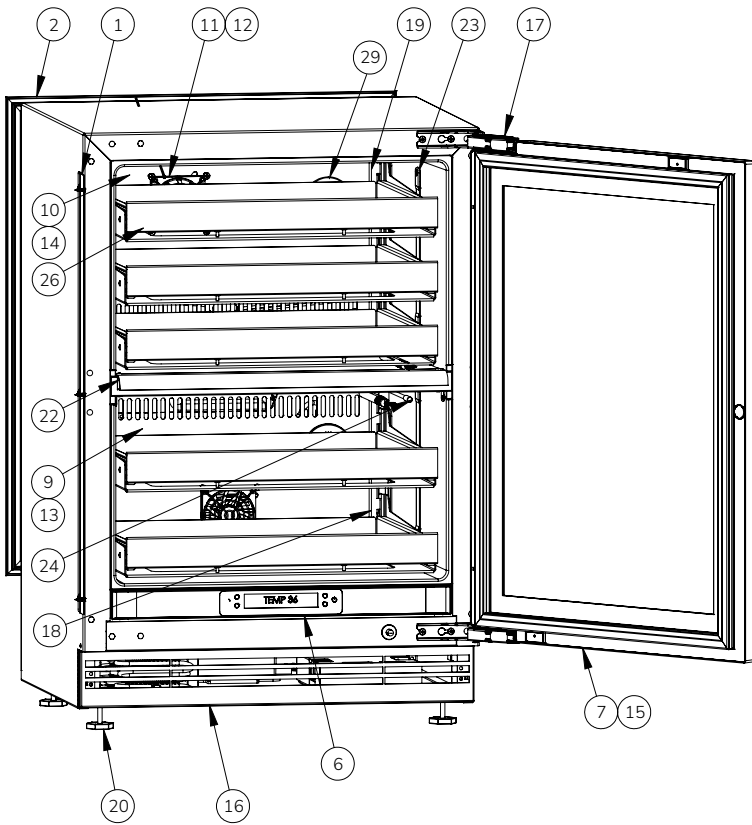

USER GUIDE

Parts

URWD324-IG01A		
Item	Description	Part Number
1	ANTI-TIP BRACKETS, BLACK	90-54215-00
2	BACK PANEL ASSY, 24"	90-54214-00
3	COMPRESSOR ASSY - FMSA4C (115V SERIAL)	90-54214-03
4	CONDENSER ASSY, DUAL ZONE, 24"	90-54214-04
5	CONDENSER FAN ASSY, PX, STANDARD	90-54214-01
6	CONTROL ASSY - USER INTERFACE 24"	90-54214-21
7	DOOR ASSY, 24", INT., 2X GLASS	90-54214-23
8	DRAIN PAN	90-54214-05
9	EVAP COVER 24", DUAL BLACK, BOTTOM	90-54214-08
10	EVAP COVER 24", DUAL BLACK, UPPER	90-54214-07
11	EVAP FAN COVER	90-54214-12
12	EVAPORATOR FAN	90-54214-13
13	EVAPORATOR, DUAL ZONE, BOTTOM	90-54214-09
14	EVAPORATOR, DUAL ZONE, TOP	90-54214-10
15	GASKET, DOOR	90-54214-25
16	GRILLE ASSEMBLY, 24" STAINLESS	90-54214-32
17	HINGE ASSY, NON-DAMPENED	90-54215-05
18	LADDER, CANTILEVER, DUAL BOTTOM BLK	90-54214-31
19	LADDER, CANTILEVER, DUAL TOP BLK	90-54214-30
20	LEG LEVELERS	90-54158-00
21	MAIN BOARD	90-54214-02
22	MULLION, ASM MARVEL2	90-54214-17
23	RGB LED ASSY. PX, SHORT	90-54214-15
24	SELCO THERMISTOR-BLACK	90-54214-14
25	VALVE, BYPASS	90-54214-11
26	WINE RACK, SLIDING, BLACK 24"	90-54214-29
27	WIRE HARNESS ASSY, STD *	90-54214-06
28	WOOD INTEGRATED KIT *	90-54214-26
29	CARBON FILTER ASSEMBLY-UL	90-54224-01

*NOT PICTURED