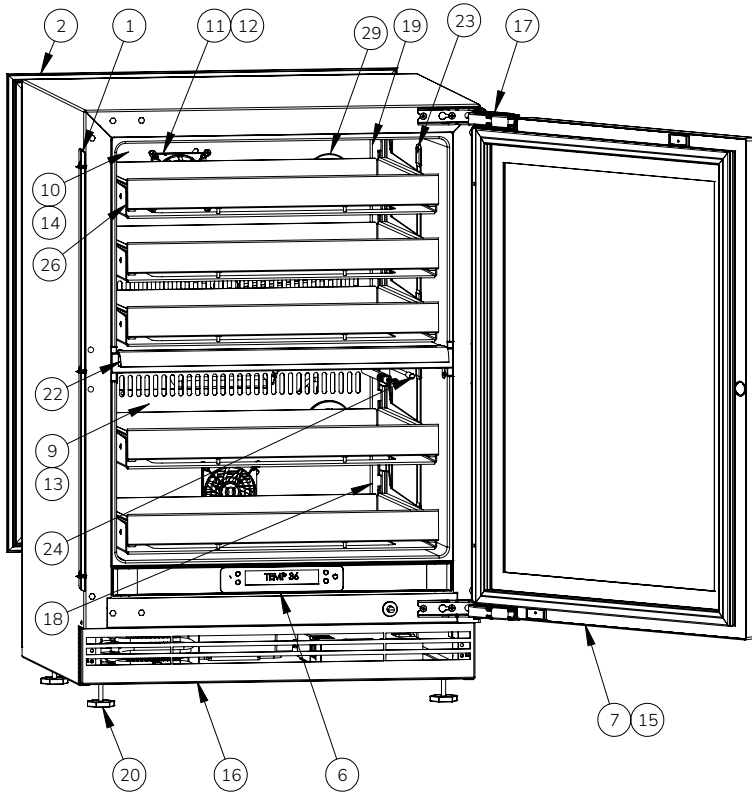

USER GUIDE

Parts

URWD324-IS01A		
Item	Description	Part Number
1	ANTI-TIP BRACKETS, BLACK	90-54215-00
2	BACK PANEL ASSY, 24"	90-54214-00
3	COMPRESSOR ASSY - FMSA4C (115V SERIAL)	90-54214-03
4	CONDENSER ASSY, DUAL ZONE, 24"	90-54214-04
5	CONDENSER FAN ASSY, PX, STANDARD	90-54214-01
6	CONTROL ASSY - USER INTERFACE 24"	90-54214-21
7	DOOR ASSY, 24", INT., SOLID	90-54214-34
8	DRAIN PAN	90-54214-05
9	EVAP COVER 24", DUAL BLACK, BOTTOM	90-54214-08
10	EVAP COVER 24", DUAL BLACK, UPPER	90-54214-07
11	EVAP FAN COVER	90-54214-12
12	EVAPORATOR FAN	90-54214-13
13	EVAPORATOR, DUAL ZONE, BOTTOM	90-54214-09
14	EVAPORATOR, DUAL ZONE, TOP	90-54214-10
15	GASKET, DOOR	90-54214-25
16	GRILLE ASSEMBLY, 24" STAINLESS	90-54214-32
17	HINGE ASSY, NON-DAMPENED	90-54215-05
18	LADDER, CANTILEVER, DUAL BOTTOM BLK	90-54214-31
19	LADDER, CANTILEVER, DUAL TOP BLK	90-54214-30
20	LEG LEVELERS	90-54158-00
21	MAIN BOARD	90-54214-02
22	MULLION, ASM MARVEL2	90-54214-17
23	RGB LED ASSY. PX, SHORT	90-54214-15
24	SELCO THERMISTOR-BLACK	90-54214-14
25	VALVE, BYPASS	90-54214-11
26	WINE RACK, SLIDING, BLACK 24"	90-54214-29
27	WIRE HARNESS ASSY, STD *	90-54214-06
28	WOOD INTEGRATED KIT *	90-54214-26
29	CARBON FILTER ASSEMBLY-UL	90-54224-01

*NOT PICTURED