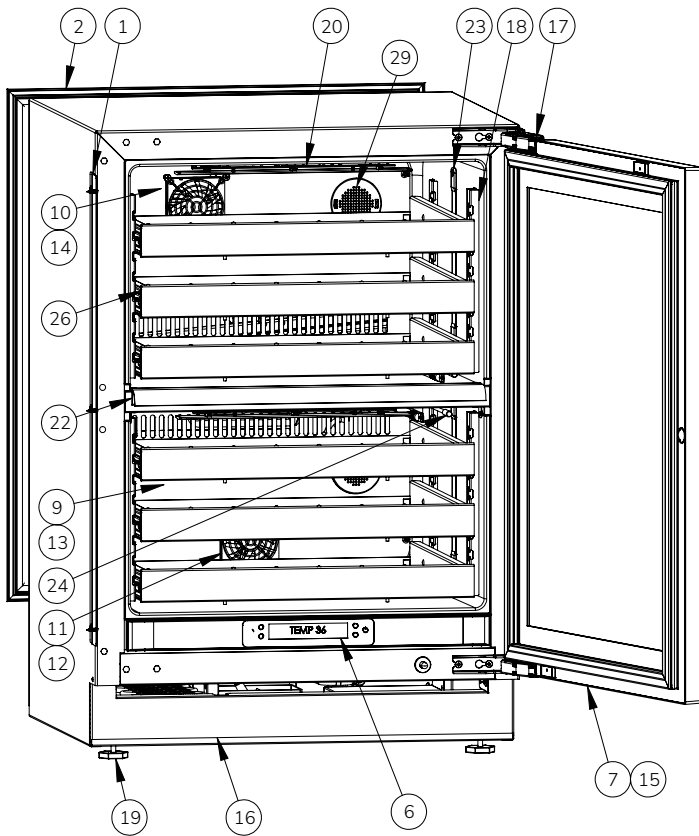

USER GUIDE

Parts

URWD424-IS01A		
Item	Description	Part Number
1	ANTI-TIP BRACKETS, BLACK	90-54215-00
2	BACK PANEL ASSY, 24"	90-54214-00
3	COMPRESSOR ASSY - FMSA4C (115V SERIAL)	90-54214-03
4	CONDENSER ASSY, DUAL ZONE, 24"	90-54214-04
5	CONDENSER FAN ASSY, PX, STANDARD	90-54214-01
6	CONTROL ASSY - USER INTERFACE 24"	90-54214-21
7	DOOR ASSY, 24", INT., SOLID	90-54214-34
8	DRAIN PAN	90-54214-05
9	EVAP COVER 24", DUAL BLACK, BOTTOM	90-54214-08
10	EVAP COVER 24", DUAL BLACK, UPPER	90-54214-07
11	EVAP FAN COVER	90-54214-12
12	EVAPORATOR FAN	90-54214-13
13	EVAPORATOR, DUAL ZONE, BOTTOM	90-54214-09
14	EVAPORATOR, DUAL ZONE, TOP	90-54214-10
15	GASKET, DOOR	90-54214-25
16	GRILLE ASY - ADJUSTABLE, 24" BLACK	90-54214-24
17	HINGE ASSY, DAMPENED, RT LFT	90-54214-22
18	LADDER, DUAL FRONT AND REAR	90-54214-19
19	LEG LEVELERS	90-54158-00
20	LIGHT ASSY LED, VYV	90-54214-16
21	MAIN BOARD	90-54214-02
22	MULLION, ASM MARVEL2	90-54214-17
23	RGB LED ASSY. PX, SHORT	90-54214-15
24	SELCO THERMISTOR-BLACK	90-54214-14
25	VALVE, BYPASS	90-54214-11
26	WINE RACK, SLIDING, URWC3, BLACK	90-54214-18
27	WIRE HARNESS ASSY, STD *	90-54214-06
28	WOOD INTEGRATED KIT *	90-54214-26
29	CARBON FILTER ASSEMBLY-UL	90-54224-01

*NOT PICTURED