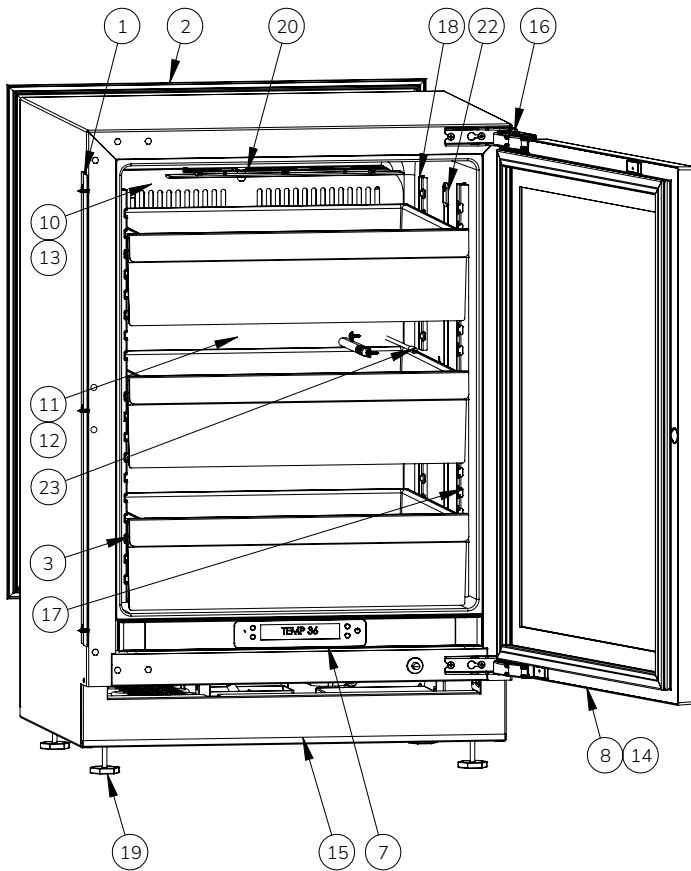

USER GUIDE

Parts

URRE424-IS01A		
Item	Description	Part Number
1	ANTI-TIP BRACKETS, BLACK	90-54215-00
2	BACK PANEL ASSY, 24"	90-54214-00
3	BIN ASSEMBLY, 24"	90-54218-24
4	COMPRESSOR ASSY - FMSA4C (115V SERIAL)	90-54214-03
5	CONDENSER ASSY - 24"	90-54215-01
6	CONDENSER FAN ASSY, PX, STANDARD	90-54214-01
7	CONTROL ASSY - USER INTERFACE 24"	90-54215-08
8	DOOR ASSY, 24", INT., SOLID	90-54214-34
9	DRAIN PAN	90-54214-05
10	EVAP COVER 24"	90-54215-02
11	EVAP FAN COVER	90-54214-12
12	EVAPORATOR FAN	90-54214-13
13	EVAPORATOR, BLACK	90-54215-03
14	GASKET, DOOR	90-54214-25
15	GRILLE ASSY - ADJUSTABLE, 24" BLACK	90-54214-24
16	HINGE ASSY, DAMPENED, RT LFT	90-54214-22
17	LADDERS, FRONT	90-54218-00
18	LADDERS, REAR 24"	90-54219-00
19	LEG LEVELERS	90-54158-00
20	LIGHT ASSY LED, VYV	90-54214-16
21	MAIN BOARD	90-54214-02
22	RGB LED ASSY, PX, LONG	90-54215-09
23	SELCO THERMISTOR-BLACK	90-54214-14
24	WIRE HARNESS ASSY, STD *	90-54214-06
25	WOOD INTEGRATED KIT *	90-54214-26
26	CARBON FILTER ASSEMBLY-UL*	90-54224-01

*NOT PICTURED