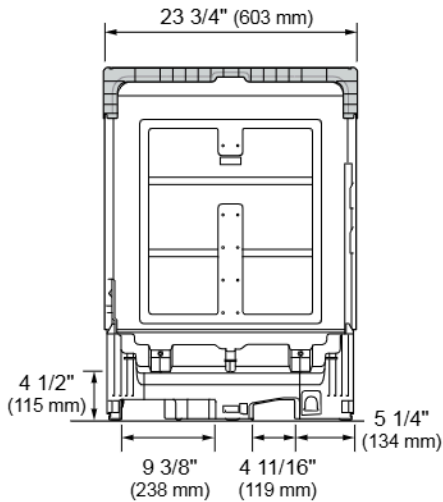

SKSDW2411S PowerSteam® Stainless Steel Dishwasher

SKS

Overall Product Dimensions

Back View