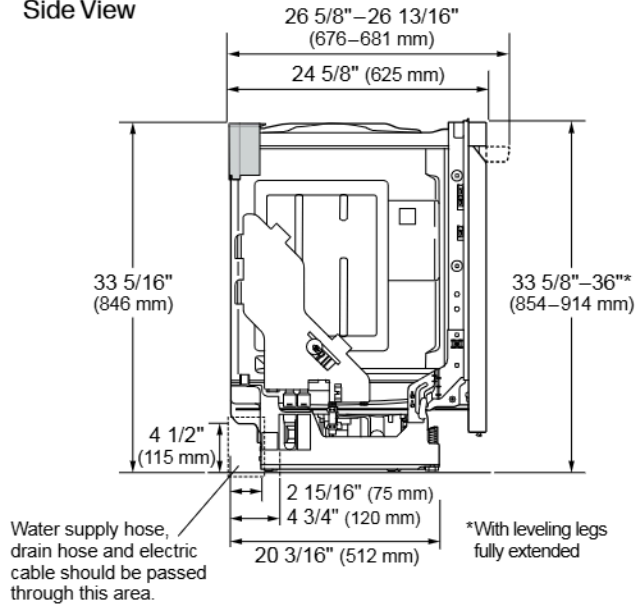

Dimensions and Weight

Overall Width (Inches)	23 3/4"
Overall Height (Inches)	33 5/8" - 36"
Overall Depth (Inches)	24 5/8"
Depth with Door Closed with Handle	26 13/16"
Depth with Door Open	49 1/4"
Net Weight (approx.)	97 lbs.
Shipping Weight (approx.)	110 lbs.

SKS

Overall Product Dimensions

Back View

Side View

Installation Clearances

Notes

This dishwasher is designed to fit a standard dishwasher opening. An opening may be needed on both sides to route plumbing and electrical connections. See marked areas above for water and electrical clearances in base of dishwasher.