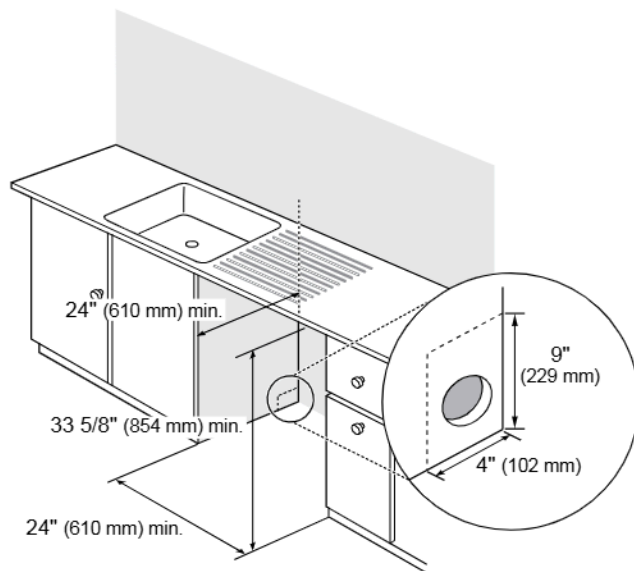

Dimensions and Weight

Overall Width (Inches)	23 3/4"
Overall Height (Inches)	33 5/8" - 36"
Overall Depth (Inches)	24 5/8"
Depth with Door Closed with Handle	26 13/16"
Depth with Door Open	49 1/4"
Net Weight (approx.)	97 lbs.
Shipping Weight (approx.)	110 lbs.

SKS

Overall Product Dimensions

Back View

Side View

Installation Clearances

Notes

This dishwasher is designed to fit a standard dishwasher opening. An opening may be needed on both sides to route plumbing and electrical connections. See marked areas above for water and electrical clearances in base of dishwasher.