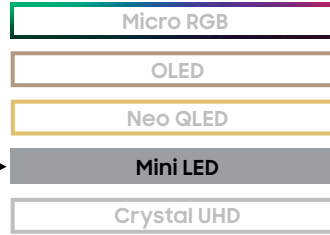

CLASS HIERARCHY

SIZE CLASS

75"	UN75M80HAFXZA
65"	UN65M80HAFXZA
55"	UN55M80HAFXZA

Samsung Vision AI

Thousands of tiny LEDs precisely work together to display brighter visuals with richer contrast². With the AI-powered processor, your favorite shows, movies and games come to life with incredible depth, realism and audio quality, while SDR content gets automatically remastered to look like HDR. Plus, discover endless content with thousands of video games³ and free channels⁴.

TOP 10 KEY FEATURES

- | | |
|---|--|
| <ol style="list-style-type: none"> 1. Mini LED with AI Mode⁵ 2. Motion Xcelerator 144Hz¹ 3. Pure Spectrum Color 4. Auto HDR Remastering 5. NQ4 AI Gen2 Processor⁶ | <ol style="list-style-type: none"> 6. 4K AI Upscaling⁵ 7. FreeSync™ Premium 8. AI Sound Controller 9. DLG 240Hz²¹ 10. Color Booster Pro⁵ |
|---|--|

PICTURE (PANEL)

- Display Type: LED
- Refresh Rate: 144Hz (VRR Support)
- Lighting Technology: Mini LED
- Display Resolution: 4K (3,840 x 2,160)
- Anti Reflection: N/A
- Viewing Angle: N/A
- Dimming Technology: Supreme Mini LED Dimming⁷

DESIGN

- TV Design: Metal Stream
- Bezel Type: 3 Bezel-less
- Front Color: Black
- Stand Type: Basic Feet
- Stand Color: Titan Gray
- Adjustable Stand: 75" Only

CONNECTIVITY

- Wi-Fi: Yes (Wi-Fi 5)
- Bluetooth: Yes (BT5.3)
- One Connect Box: N/A
- HDMI Inputs⁹: 3 Ports
- HDMI Maximum Input Rate: 4K 144Hz (for HDMI 1/2/3)
- HDMI Audio Return Channel: eARC
- HDMI-CEC: Yes
- USB Ports: 1 x USB-A
- Ethernet (LAN): Yes
- Digital Audio Out (Optical): N/A
- RF Connection: Yes
- RS-232C Input: N/A