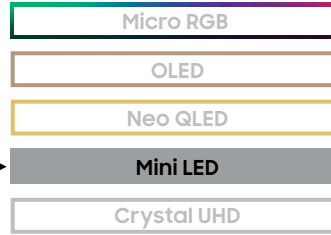

CLASS HIERARCHY

SIZE CLASS

85"	UN85M80HAFXZA

Samsung Vision AI

Thousands of tiny LEDs precisely work together to display brighter visuals with richer contrast<sup>2</sup>. With the AI-powered processor, your favorite shows, movies and games come to life with incredible depth, realism and audio quality, while SDR content gets automatically remastered to look like HDR. Plus, discover endless content with thousands of video games<sup>3</sup> and free channels<sup>4</sup>.

TOP 10 KEY FEATURES

- |   |  |
|---|--|
| <ol style="list-style-type: none"> <li>1. Mini LED with AI Mode<sup>5</sup></li> <li>2. Supersize Picture Enhancer<sup>21</sup></li> <li>3. Pure Spectrum Color</li> <li>4. Motion Xcelerator 144Hz<sup>1</sup></li> <li>5. Auto HDR Remastering</li> </ol> | <ol style="list-style-type: none"> <li>6. NQ4 AI Gen2 Processor<sup>6</sup></li> <li>7. 4K AI Upscaling<sup>5</sup></li> <li>8. DLG 240Hz<sup>21</sup></li> <li>9. AI Sound Controller</li> <li>10. FreeSync™ Premium</li> </ol> |
|---|--|

PICTURE (PANEL)

- Display Type: LED
- Refresh Rate: 144Hz (VRR Support)
- Lighting Technology: Mini LED
- Display Resolution: 4K (3,840 x 2,160)
- Anti Reflection: N/A
- Viewing Angle: N/A
- Dimming Technology: Supreme Mini LED Dimming<sup>7</sup>

DESIGN

- TV Design: Metal Stream
- Bezel Type: 3 Bezel-less
- Front Color: Black
- Stand Type: Basic Feet
- Stand Color: Titan Gray
- Adjustable Stand: Yes

CONNECTIVITY

- Wi-Fi: Yes (Wi-Fi 5)
- Bluetooth: Yes (BT5.3)
- One Connect Box: N/A
- HDMI Inputs<sup>9</sup>: 3 Ports
- HDMI Maximum Input Rate: 4K 144Hz (for HDMI 1/2/3)
- HDMI Audio Return Channel: eARC
- HDMI-CEC: Yes
- USB Ports: 1 x USB-A
- Ethernet (LAN): Yes
- Digital Audio Out (Optical): N/A
- RF Connection: Yes
- RS-232C Input: N/A