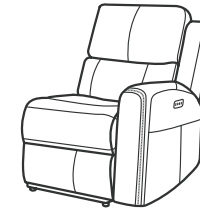

-61P5 POWER RECLINING SOFA W/ POWER HEADRESTS, LUMBAR, HEAT & MASSAGE

Shown in fabric 386-01
44H 86W 39D
20SH 67SW 22SD 27AH 66OD 8WC

-64P5 POWER RECLINING LOVESEAT WITH CONSOLE, POWER HEADRESTS, LUMBAR, HEAT & MASSAGE

SECTIONAL PIECES

-19 ARMLESS CHAIR

43H 30W 41D
20SH 30SW 22SD

-23 FULL WEDGE

43H 68W 43D
20SH 44SW 25SD

-57P5 LAF POWER RECLINER W/ POWER HEADREST, LUMBAR, HEAT & MASSAGE

43H 37W 41D
20SH 28SW 22SD 26AH 67OD 7WC

-58P5 RAF POWER RECLINER W/ POWER HEADREST, LUMBAR, HEAT & MASSAGE

43H 37W 41D
20SH 28SW 22SD 26AH 67OD 7WC

-59PH ARMLESS POWER RECLINER W/ POWER HEADREST & LUMBAR

43H 30W 41D
20SH 30SW 22SD 66OD 8WC

-73 STRAIGHT CONSOLE