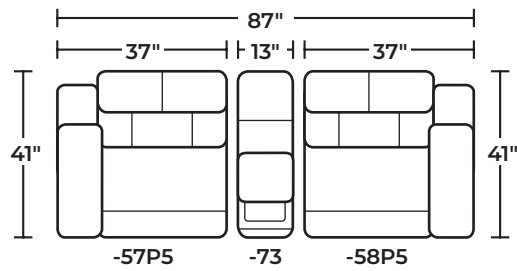

SAMPLE CONFIGURATIONS