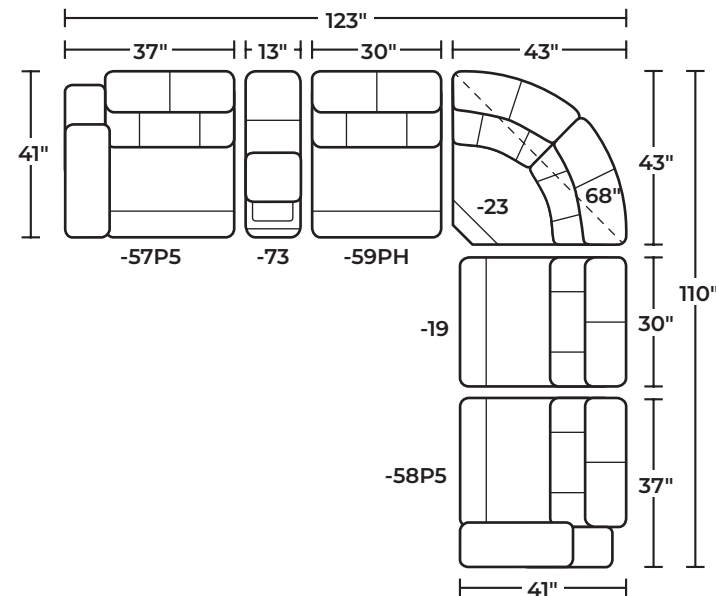

Vernon

1592 Fabric

SH = Seat Height | SW = Seat Width
SD = Seat Depth | AH = Arm Height
OD = Open Depth | WC = Wall Clearance

RECLINING GROUP COLLECTION

Shown in fabric 386-01
44H 86W 39D
20SH 67SW 22SD 27AH 66OD 8WC

Shown in fabric 386-40
44H 75W 39D
20SH 56SW 22SD 27AH 66OD 8WC

Shown in fabric 386-40
44H 41W 40D
20SH 22SW 22SD 27AH 65OD 13WC

SECTIONAL PIECES

43H 30W 41D
20SH 30SW 22SD

43H 68W 43D
20SH 44SW 25SD

43H 37W 41D
20SH 28SW 22SD 26AH 67OD 7WC

43H 37W 41D
20SH 28SW 22SD 26AH 67OD 7WC

43H 30W 41D
20SH 30SW 22SD 66OD 8WC

43H 13W 41D

SAMPLE CONFIGURATIONS

DESIGNED FROM THE INSIDE OUT

For over 100 years, the Blue Steel Spring™ has differentiated Flexsteel products. Its strength and resilience creates a "just right" balance of softness, support and quality. So whether you've got big people or little people, wild jumpers or careless ploppers—not to worry—the Blue Steel Spring has got your back.

WARRANTY INFORMATION

Lifetime Limited Warranty: Blue Steel springs, wood frames, seat cushions, and reclining mechanisms

Five-Year Limited Warranty: Mechanical and electrical components

One-Year Limited Warranty: Upholstery materials
Visit www.flexsteel.com for complete warranty details.