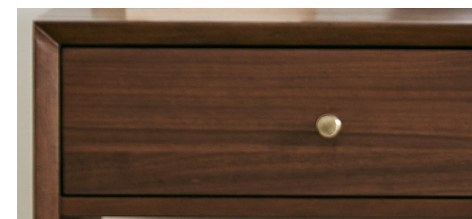

SMALL SCALE

STORAGE

OUTLETS & USB PORTS

FELT-LINED TOP DRAWERS