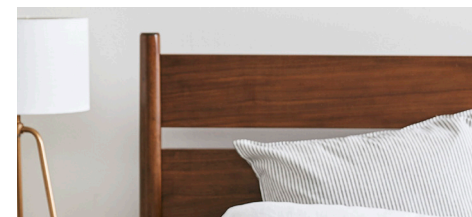

## Iconic Forms with Fresh Function

Embrace the timeless, simple elegance of mid-century modern design in your bedroom retreat with the Ludwig collection. Classic, iconic silhouettes in a warm walnut finish feature minimalist lines, splayed, tapered legs, and brushed brass hardware for a retro look that is always in style. Exceptionally well-crafted, Ludwig's smaller-scale design works to enhance any size bedroom, while features like integrated power add modern-day functionality. With a range of bed styles and size options and a variety of coordinating storage solutions, the Ludwig collection offers a full array of captivating choices to bring understated sophistication to your place of relaxation.

- Mid-century modern style with clean, minimalist appeal
- Crafted with quality walnut veneers and rubberwood solids for beauty and durability
- Nightstands include dual power outlets and USB charging ports on backside