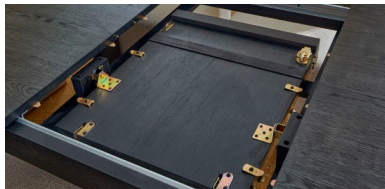

WINE RACK

SELF STORING LEAF

CORD PASSTHROUGH

SOFT CLOSE DRAWERS

PERFORMANCE FABRIC

Self Storing Leaf

625-82
Performance Fabric

Removable Wine Rack