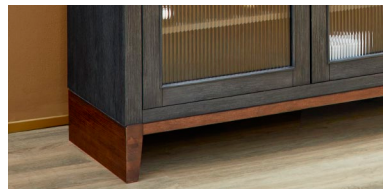

WINE RACK

SELF STORING LEAF

CORD PASSTHROUGH

SOFT CLOSE DRAWERS

PERFORMANCE FABRIC

Self Storing Leaf

625-82
Performance Fabric

Removable Wine Rack