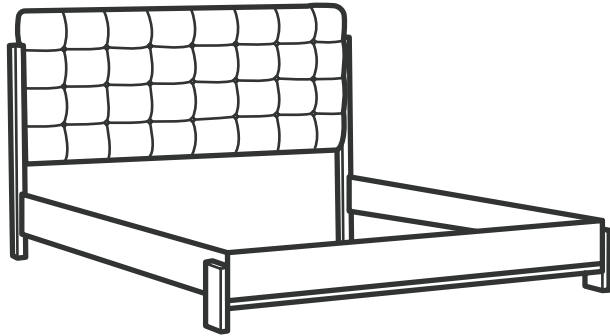

W1027 Waterfall Bedroom

W1027-90Q Queen Bed | 50H 65W 94D

Consists of:

-90Q1 Queen Headboard | 50H 63W 5D

-90Q2 Queen Footboard | 13H 65W 5D

-90Q3 Queen Bed Rails | 8H 82W 3D

W1027-90K King Bed | 50H 81W 94D

Consists of:

-90K1 King Headboard | 50H 78W 4D

-90K2 King Footboard | 13H 81W 5D

-90K3 King Bed Rails | 8H 82W 3D

FLEXSTEEL®

© Flexsteel Industries, Inc. 01/2026
CP-BDRM-W1027