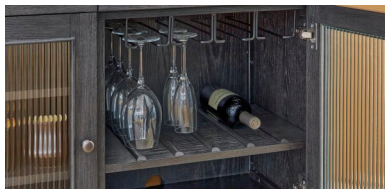

WINE RACK

SELF STORING LEAF

CORD PASSTHROUGH

SOFT CLOSE DRAWERS

PERFORMANCE FABRIC

Self Storing Leaf

625-82
Performance Fabric

Removable Wine Rack