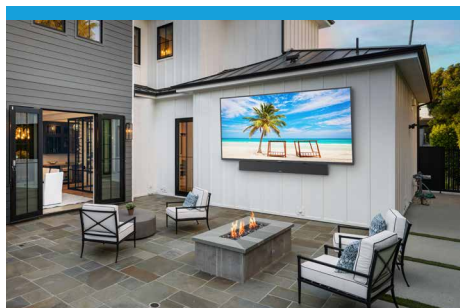

75" Neptune™ Partial Sun Outdoor Smart TV

The Neptune™ Partial Sun Outdoor Smart TV is an all-season solution for outdoor entertainment and living. This outdoor TV is all weather rated, maintenance-free and has an operating temperature range of -22°F to 122°F (-30°C to 50°C). With 4K resolution and an IPS panel, Neptune meets the full UHD specifications, providing exceptional color and video quality from any viewing angle. The Neptune Partial Sun Outdoor Smart TV brings everyone's favorite content and apps outdoors, creating a feature-rich outdoor oasis. Whether you want an outdoor TV to enjoy poolside or on your backyard patio, quality outdoor entertainment is now a reality with Neptune.