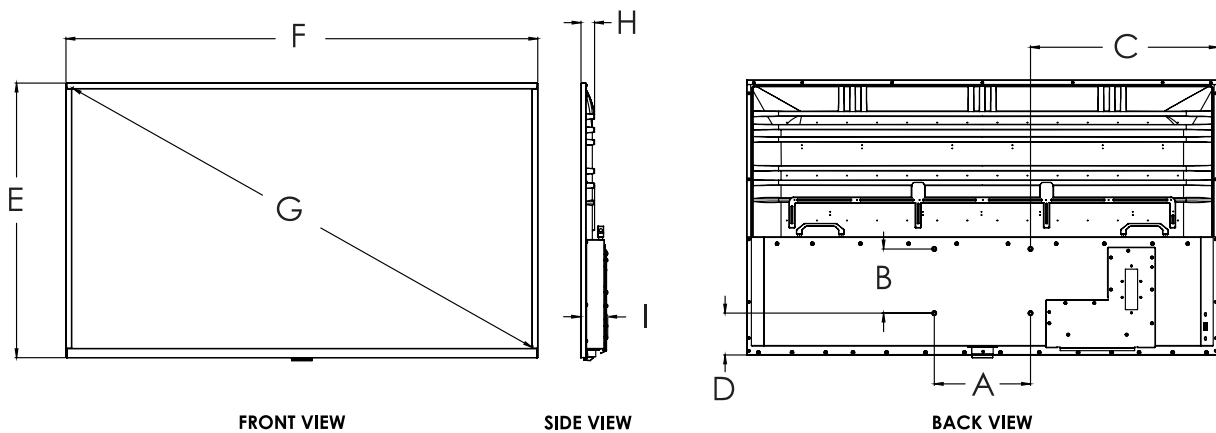

Mechanical

SIZE (W x H x D)	75" Model: 66.29" x 38.18" x 4.01" (1684 x 970 x 102mm)
WEIGHT	75" Model: 81.6lb (37.01kg)
VESA MOUNT	75" Model: 400 x 200mm
COLOR	Black

Environmental

STORAGE AND OPERATING TEMPERATURE	-22°F to 122°F (-30°C to 50°C)
IP RATING	IP55
SAFETY/EMC	FCC Class B, cULus, IC

Package Specifications

	PACKAGE SIZE (W x H x D)	PACKAGE SHIP WEIGHT	PACKAGE CONTENTS	UNITS IN PACKAGE
75" Model:	71.96" x 44.01" x 11.22" (1828 x 1118 x 285mm)	116.5lb (52.84kg)	Display, Smart TV Remote and QR Code Insert	1

All dimensions = **inch** (mm)

Display Size	DIMENSION "A"	DIMENSION "B"	DIMENSION "C"	DIMENSION "D"	DIMENSION "E"	DIMENSION "F"	DIMENSION "G"	DIMENSION "H"	DIMENSION "I"
75" Model:	15.75" (400mm)	7.87" (200mm)	25.27" (642mm)	7.45" (189mm)	38.18" (970mm)	66.29" (1684mm)	74.52" (1893mm)	2.0" (51mm)	4.01" (102mm)