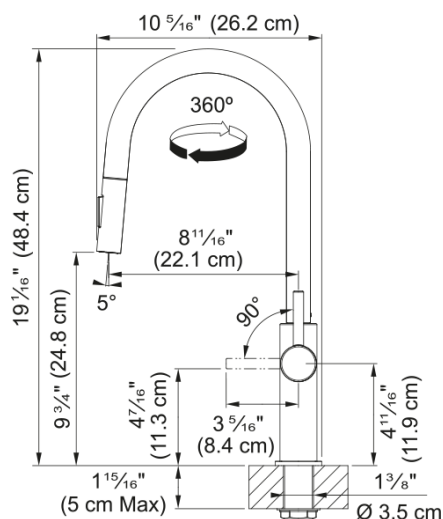

Maris Lario Pull-Down Faucet LAR-PD-MBK | 115.0740.013

Maris Lario 19-in Single Handle Pull-Down Dual-Spray Kitchen Faucet in Matte Black. Simplify your daily life with authentic Italian craftsmanship with the Maris Lario Kitchen Faucet. Available in Chrome, Satin Nickel, and Matte Black, this collection combines sophistication with durability to enhance any kitchen aesthetic. Its tall pull-down spout with a spray function makes rinsing and cleaning large pots and pans effortless. A premium laminar aerator ensures a crystal-clear, non-splashing stream with minimal noise, delivering a smooth and quiet experience every time. This faucet is part of the complete Maris Lario collection, which includes kitchen, prep, bar, pot filler, and filtration faucets, all designed to integrate seamlessly and complement other Franke products, ensuring a harmonious aesthetic throughout the home.

Aspect

Spout type	J - spout
Product color	Matte black
Type of material	Brass
Flexible pullout hose material	Nylon black
Spray head material	Stainless steel

Product Dimensions

Height Overall	18.937
Faucet hole diameter	35 mm
Cartridge dimension	35 mm

Installation

Mounting type	Shank
Water supply hose connection	1/2"
Water supply hose length	17.72 in

Product specifications

Pressure	High pressure
Faucet type	Spray
Faucet operation	Side lever
Faucet rotation	360°