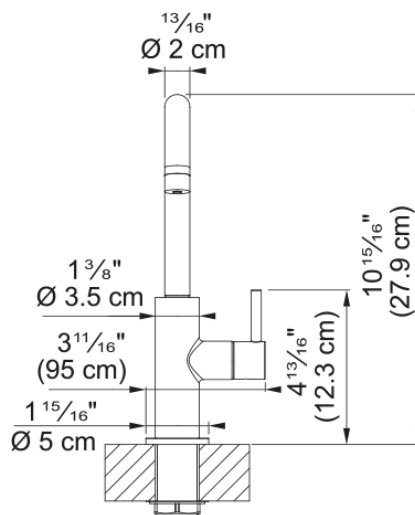

Maris Lario Cold Filtered - LAR-FW-MBK | 120.0739.997

Maris Lario 10.3-in Single Handle Cold Water Filtration Faucet in Matte Black. Enjoy fresh, filtered water straight from your tap with the Maris Lario Cold Filtered Beverage Faucet. Designed and made in Italy, it combines timeless style with everyday functionality. A premium laminar aerator delivers a smooth splash free water stream, while the sleek, space-saving design adds convenience without compromising on aesthetics. Available in Chrome, Satin Nickel, and Matte Black, it pairs perfectly with other faucets in the Maris Lario collection, creating a cohesive and elegant look throughout your kitchen. Say goodbye to plastic bottles and enjoy the ease of clean, great-tasting water anytime.

Aspect

Spout type J - spout

Product color Matte black

Type of material Brass

Product Dimensions

Height Overall 10.236

Faucet hole diameter 35 mm

Cartridge dimension 1/2" headworks

Installation

Mounting type Shank

Water supply hose connection 3/8"

Water supply hose length 60.00 in

Product specifications

Pressure High pressure

Faucet type Swivel

Faucet operation Side lever