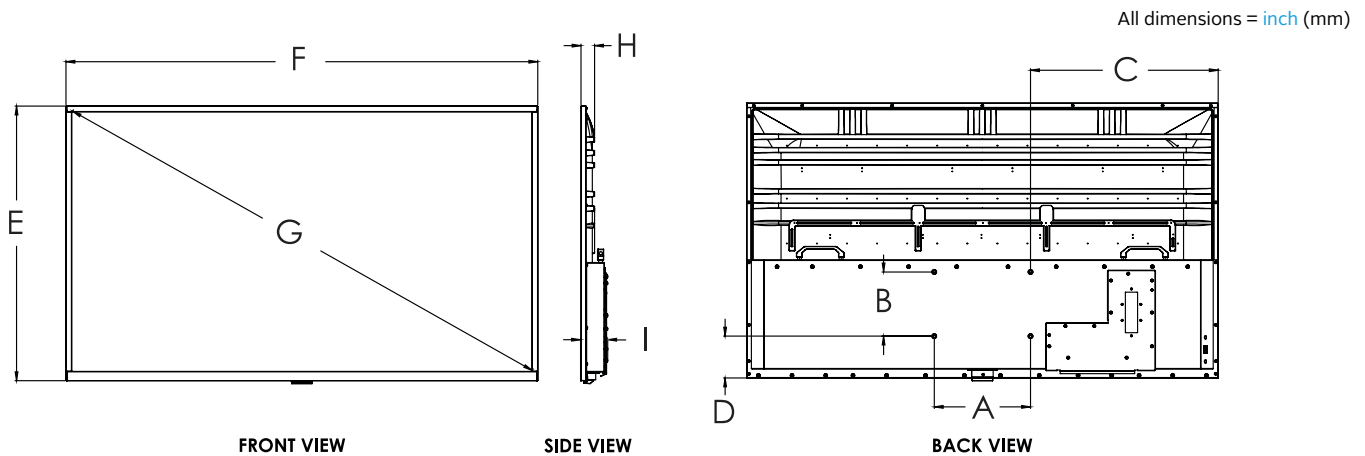

Mechanical

SIZE (W x H x D)	55" Model: 49.09" x 28.54" x 3.11" (1247 x 725 x 79mm) 65" Model: 57.59" x 33.31" x 3.11" (1463 x 846 x 79mm) 75" Model: 66.29" x 38.18" x 4.01" (1684 x 970 x 102mm)
WEIGHT	55" Model: 37.5lb (17.01kg) 65" Model: 50.7lb (22.99kg) 75" Model: 81.6lb (37.01kg)
VESA MOUNT	55" Model: 300 x 200mm 65" Model: 300 x 200mm 75" Model: 400 x 200mm
COLOR	Black

Package Specifications

	PACKAGE SIZE (W x H x D)	PACKAGE SHIP WEIGHT	PACKAGE CONTENTS	UNITS IN PACKAGE
55" Model:	53.97" x 33.30" x 8.97" (1371 x 846 x 228mm)	59.5lb (26.99kg)	Display, Outdoor Rated Smart TV Remote, Magic Remote™, Outdoor Tilting TV Wall Mount and QR Code Insert	1
65" Model:	62.51" x 38.46" x 8.97" (1588 x 977 x 228mm)	78lb (35.38kg)		
75" Model:	71.96" x 44.01" x 11.22" (1828 x 1118 x 285mm)	116.5lb (52.84kg)		

Display Size	DIMENSION "A"	DIMENSION "B"	DIMENSION "C"	DIMENSION "D"	DIMENSION "E"	DIMENSION "F"	DIMENSION "G"	DIMENSION "H"	DIMENSION "I"
55" Model:	11.81" (300mm)	7.87" (200mm)	18.65" (474mm)	4.61" (117mm)	28.54" (725mm)	49.09" (1247mm)	54.64" (1388mm)	1.61" (41mm)	3.11" (79mm)
65" Model:	11.81" (300mm)	7.87" (200mm)	22.89" (582mm)	5.42" (138mm)	33.31" (846mm)	57.59" (1463mm)	64.53" (1639mm)	1.61" (41mm)	3.11" (79mm)
75" Model:	15.75" (400mm)	7.87" (200mm)	25.27" (642mm)	7.45" (189mm)	38.18" (970mm)	66.29" (1684mm)	74.52" (1893mm)	2.0" (51mm)	4.01" (102mm)