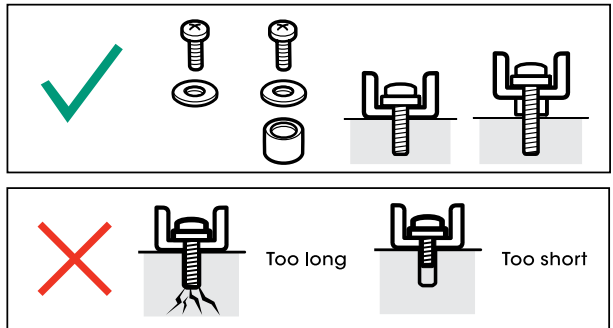

ACC-FASTEN TruVue+™ Universal TV Mounting Hardware Kit for most up to 110" TVs

Product Specifications

	DIMENSIONS (W x H x D)	FINISH
ACC-FASTEN	Various. See Above.	Zinc Plated

Package Specifications

	PACKAGE SIZE (W x H x D)	PACKAGE SHIP WEIGHT	PACKAGE UPC CODE	PACKAGE CONTENTS	UNITS IN PACKAGE
ACC-FASTEN	3.8" x 1.6" x 6.1" (97 x 41 x 155mm)	0.79lb (0.36kg)	735029358787	Hardware	1

Architect Specifications

The TruVue+™ Universal TV Mounting Hardware Kit shall be a Peerless-AV model ACC-FASTEN and shall be located where indicated on the plans. Assembly and installation shall be done according to instructions provided by the manufacturer.

Visit peerless-av.com to see the complete line of AV solutions from Peerless-AV, including outdoor displays, kiosks, display mounts, projector mounts, carts/stands, and a full assortment of accessories.

Peerless-AV
2300 White Oak Circle
Aurora, IL 60502
USA
(800) 865-2112
(630) 375-5100

Peerless-AV EMEA
Unit 2 Curo Park
Frogmore, St. Albans
Hertfordshire, AL2 2DD
United Kingdom
+44 (0) 1923 200 100

Peerless-AV B.V.
Papendorpseweg 75
3528 BJ Utrecht
The Netherlands
+31 (0) 70 770 8037

Peerless-AV Latin America
Av. de las Industrias 413
Parque Industrial Escobedo
General Escobedo, N.L.,
México, 66062
+52 (81) 8384-8300