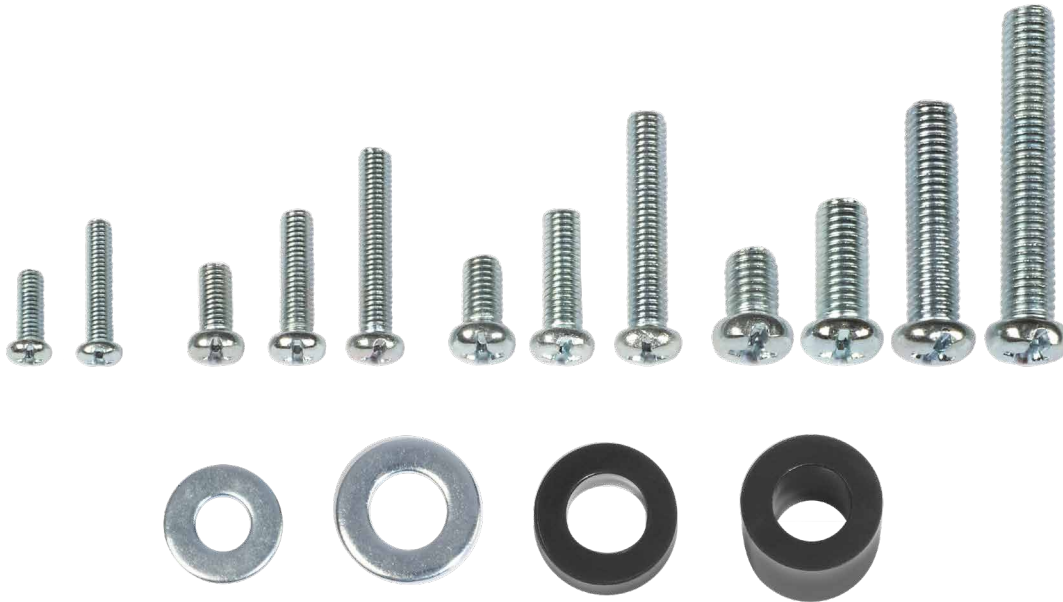

ACC-FASTEN

tru•vue<sup>TM</sup>  
ENHANCED FEATURES

# Universal TV Mounting Hardware Kit

FOR MOST UP TO 110" TVs

CONTENTS: 68 PIECES

<b>M4 SCREWS</b> 4 each	<b>M5 SCREWS</b> 4 each	<b>M6 SCREWS</b> 4 each	<b>M8 SCREWS</b> 4 each	<b>M4/M5 WASHERS</b> 4 each	<b>M6/M8 WASHERS</b> 4 each	<b>5mm SPACERS</b> 8 each	<b>15mm SPACERS</b> 4 each
12mm 20mm	12mm 20mm 30mm	12mm 20mm 35mm	12mm 20mm 35mm 50mm				

**peerless-AV**<sup>®</sup>  
Driving Technology Through Innovation

**ACC-FASTEN** TruVue+™ Universal TV Mounting Hardware Kit for most up to 110" TVs

**Product Specifications**

	DIMENSIONS (W x H x D)	FINISH
ACC-FASTEN	Various. See Above.	Zinc Plated

**Package Specifications**

	PACKAGE SIZE (W x H x D)	PACKAGE SHIP WEIGHT	PACKAGE UPC CODE	PACKAGE CONTENTS	UNITS IN PACKAGE
ACC-FASTEN	3.8" x 1.6" x 6.1" (97 x 41 x 155mm)	0.79lb (0.36kg)	735029358787	Hardware	1