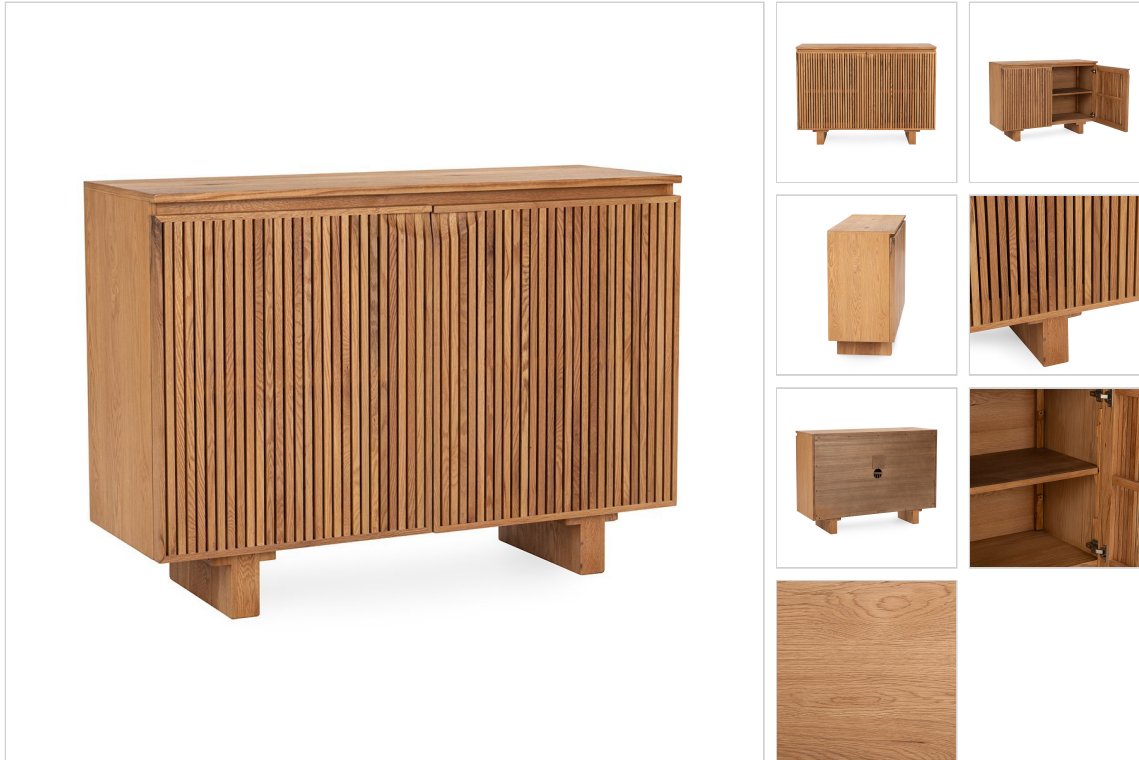

SKU: 52004196

ROYA 2DR CABINET – TAWNY BROWN

DETAILS

Materials: Oak Veneer

Individual Product Dimensions: 50.00W x 18.00D x 36.00H

SHIPPING

Total Boxes: 1

Product Cubic Feet: 27.26

Packaged Dimensions: 53.35W x 21.26D x 41.54H

Arrives Assembled