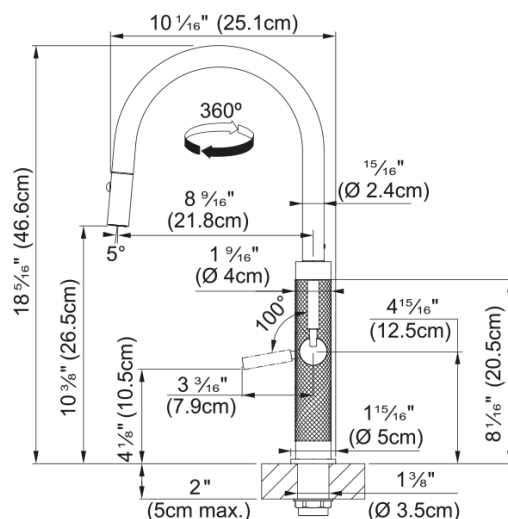

Mythos Masterpiece Pull-Down, MMX-PD-304 | 115.0731.724

Mythos Masterpiece 18.3-inch Single Handle Pull-Down Spray Faucet in Stainless Steel, a perfect blend of functional design, elegant style, and meticulous attention to detail. This faucet is an ideal complement to your Franke kitchen, featuring a dual spray with laminar stream that provides powerful and effective washing, even for the most stubborn dirt. The pull-down spray reaches every corner of the large Mythos Masterpiece sink bowls, ensuring maximum convenience. Crafted with a scratch-resistant textured body and solid 304 stainless steel construction, this faucet offers enhanced durability and hygiene. The unique lever shape with 100° movement allows the faucet to be mounted close to the wall while maintaining full usability. Additionally, the laminar aerator delivers a clear, non-splashing water stream with minimal noise. The dual-function spray head can effortlessly toggle between a powerful spray and a stream for easy clean-up.

Aspect

Spout type	J - spout
Product color	Stainless steel
Type of material	Stainless steel 304
Flexible pullout hose material	Nylon black
Spray head material	Stainless steel

Product Dimensions

Height Overall	18.346
Faucet hole diameter	35 mm
Cartridge dimension	25 mm

Installation

Mounting type	Shank
Water supply hose connection	1/2"
Water supply hose length	21.65 in

Product specifications

Pressure	High pressure
Faucet type	Spray
Faucet operation	Side lever
Faucet rotation	360°